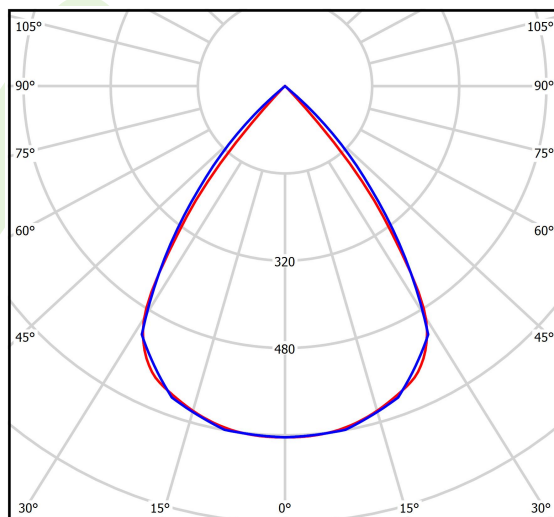

Light and electrical data

| | |
|-------------------------------------|--|
| Light source | LED |
| Luminous flux LED [lm] | 4474 |
| LED power [W] | 22,6 |
| Luminaire luminous flux [lm] | 3713 |
| Power of luminaire [W] | 25,3 |
| Luminaire's light efficiency [lm/W] | 146,8 |
| Color of the light [K] | 4000 |
| CRI | >80 |
| SDCM (LED sources) | 3 |
| Beam angle [°] | (C0-C180) / (C90-C270) - 72,6° / 74,4° |
| Protection against electric shock | II |
| Protection degree | IP20 |
| Voltage | 220..240 V, 50..60 Hz |
| Lifetime of LED sources [h] | 100000 (1) / 147000 (2) |
| Lx/By | L80/B10 (1) / L70/B10 (2) |
| Operating temperature range [°C] | 5 ÷ 30 |
| Driver | DIM DALI (EDD) |
| Power factor cos φ | >0,95 |
| Circuit load capacity | 50 (B10), 80 (B16), 61 (C10), 98 (C16) |

A graph of light

cd/klm
— C0 - C180 — C90 - C270

η = 83%

Accessories

Index 19.3200.0001.00

Name DOMINO LOW UGR LED
2100/4200/6300 mounting clips
set for plasterboard ceiling /
596X596 / 596X296 / 1196X75 /
596X75