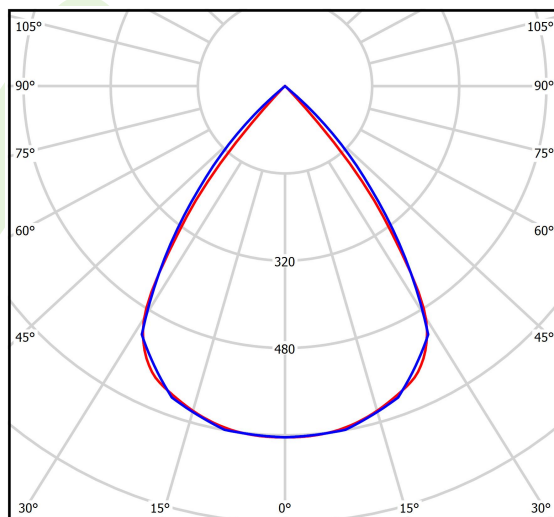

A graph of light

cd/klm
— C0 - C180   — C90 - C270

η = 83%