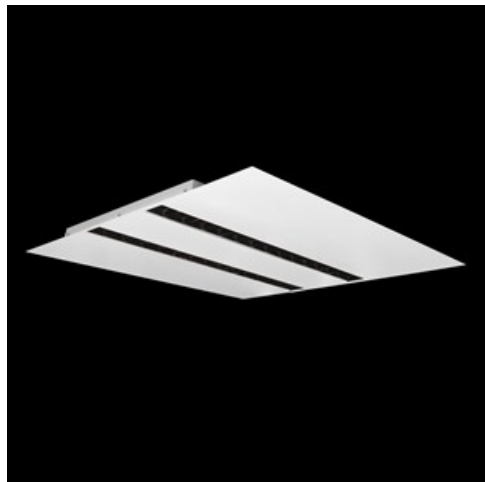

Product: DOMINO LOW UGR LED 4200 RASTER DAISY-BLACK-WIDE EDD 34 840 / 596X596MM

Index: 19.4100.4223.34

Description

LED luminaire dedicated to be mounted on suspended modular ceilings, cardboard suspended ceilings (using mounting clips or adaptive frame), directly on the ceiling (using ceiling sheet) or using ceiling sheet and suspensions. Equipped with highly efficient LED light sources. The Domino LOW UGR LED uses an anti-glare louvre which reduces glare and directs light precisely. Housing made of steel sheet. Standard colour of the luminaire is white. Significant diversity of the value of luminous flux. Colour rendering index CRI: 80.

Product information

| | |
|----------|--|
| Category | Recessed luminaires |
| Family | DOMINO LOW UGR LED |
| Name | DOMINO LOW UGR LED 4200 RASTER DAISY-BLACK-WIDE EDD 34 840 / 596X596MM |
| Index | 19.4100.4223.34 |
| EAN | 5902107281861 |

Mechanical data

| | |
|--------------------|---|
| Assembly | mounted in module ceilings as well as plasterboard ceilings, directly mounted to ceiling construction and surface mounted on slings using accessories |
| Material | steel sheet |
| Color | RAL 9016 (white) |
| Diffuser | RASTER (anti-glare louver) |
| Impact resistant | IK04 |
| Weight [kg] | 2,7 |
| Dimensions [mm] | 596 x 596 x 23 |
| Mounting hole [mm] | 585 x 585 |