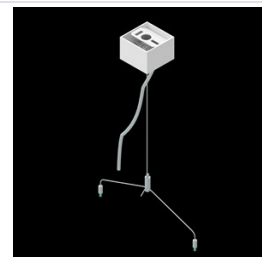

Index 6E1-500KW341P-5Y

Name SUSPENSION NEW TYPE-G 34
LENGHT 1,5M WIRE 5X 1-POINT
TYPE-Y