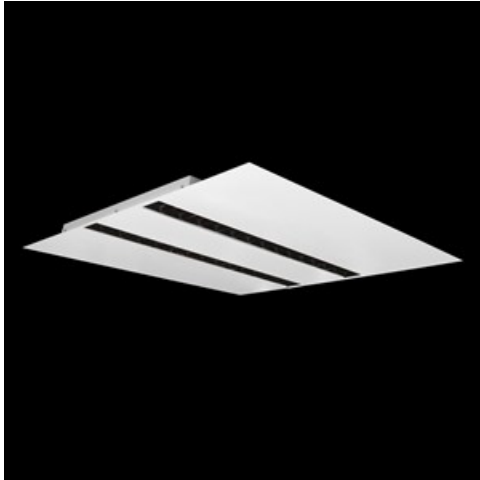

Product: DOMINO LOW UGR LED 4200 RASTER DAISY-BLACK-WIDE EDD 34 840 / 596X596

Index: 19.4100.4223.34

Description

LED luminaire dedicated to be mounted on suspended modular ceilings, cardboard suspended ceilings (using mounting clips or adaptive frame), directly on the ceiling (using ceiling sheet) or using ceiling sheet and suspensions. Equipped with highly efficient LED light sources. The Domino LOW UGR LED uses an anti-glare louvre which reduces glare and directs light precisely. Housing made of steel sheet. Standard colour of the luminaire is white. Significant diversity of the value of luminous flux. Colour rendering index CRI: 80.

Product information

Category	Recessed luminaires
Family	DOMINO LOW UGR LED
Name	DOMINO LOW UGR LED 4200 RASTER DAISY-BLACK-WIDE EDD 34 840 / 596X596
Index	19.4100.4223.34

Light and electrical data

Light source	LED
Luminous flux LED [lm]	4474
LED power [W]	22,6
Luminaire luminous flux [lm]	3713
Power of luminaire [W]	25,3
Luminaire's light efficiency [lm/W]	146,8
Color of the light [K]	4000
CRI	>80
SDCM (LED sources)	3
Beam angle [°]	(C0-C180) / (C90-C270) - 72,6° / 74,4°
Protection against electric shock	II
Protection degree	IP20
Voltage	220..240 V, 50..60 Hz
Lifetime of LED sources [h]	100000 (1) / 147000 (2)
Lx/By	L80/B10 (1) / L70/B10 (2)
Operating temperature range [°C]	5 ÷ 30
Driver	DIM DALI (EDD)
Power factor cos φ	>0,95
Circuit load capacity	50 (B10), 80 (B16), 61 (C10), 98 (C16)

Mechanical data

Assembly	mounted in module ceilings as well as plasterboard ceilings, directly mounted to ceiling construction and surface mounted on slings using accessories
Material	steel sheet
Color	RAL 9016 (white)
Diffuser	RASTER (anti-glare louvre)
Impact resistant	IK04
Weight [kg]	2,7
Dimensions [mm]	596 x 596 x 23
Mounting hole [mm]	585 x 585