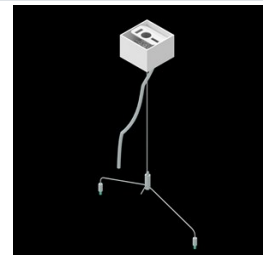

Product: DOMINO LOW UGR LED 4200 RASTER DAISY-BLACK-WIDE EDD 34 840 / 596X596MM

Index: 19.4100.4223.34

Description

LED luminaire dedicated to be mounted on suspended modular ceilings, cardboard suspended ceilings (using mounting clips or adaptive frame), directly on the ceiling (using ceiling sheet) or using ceiling sheet and suspensions. Equipped with highly efficient LED light sources. The Domino LOW UGR LED uses an anti-glare louvre which reduces glare and directs light precisely. Housing made of steel sheet. Standard colour of the luminaire is white. Significant diversity of the value of luminous flux. Colour rendering index CRI: 80.

Index 19.3200.0005.34

Name DOMINO LOW UGR LED ceiling
sheet-suspension EDD 34 /
596X596MM

Index 19.3272.0102.34

Name SUSPENSION NEW TYPE-G+H
34 LENGHT 1,5M WIRE 5X SET
TYPE-Y

Index 6E1-500KW341P-5Y

Name SUSPENSION NEW TYPE-G 34
LENGHT 1,5M WIRE 5X 1-POINT
TYPE-Y