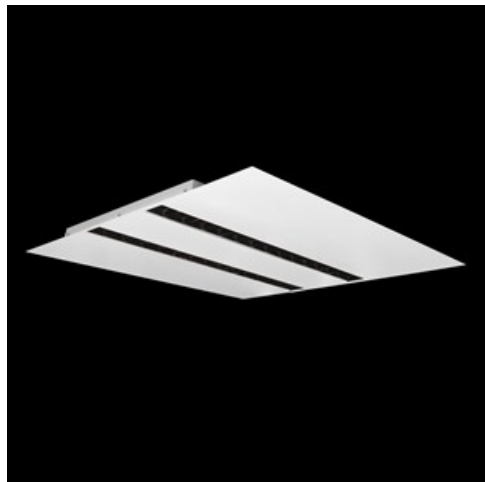

**Product:** DOMINO LOW UGR LED 4200 RASTER DAISY-BLACK-WIDE EDD 34 840 / 596X596MM

**Index:** 19.4100.4223.34

## Description

LED luminaire dedicated to be mounted on suspended modular ceilings, cardboard suspended ceilings (using mounting clips or adaptive frame), directly on the ceiling (using ceiling sheet) or using ceiling sheet and suspensions. Equipped with highly efficient LED light sources. The Domino LOW UGR LED uses an anti-glare louvre which reduces glare and directs light precisely. Housing made of steel sheet. Standard colour of the luminaire is white. Significant diversity of the value of luminous flux. Colour rendering index CRI: 80.

## Product information

Category	Recessed luminaires
Family	DOMINO LOW UGR LED
Name	DOMINO LOW UGR LED 4200 RASTER DAISY-BLACK-WIDE EDD 34 840 / 596X596MM
Index	19.4100.4223.34
EAN	5902107281861

**Mechanical data**

Assembly	mounted in module ceilings as well as plasterboard ceilings, directly mounted to ceiling construction and surface mounted on slings using accessories
Material	steel sheet
Color	RAL 9016 (white)
Diffuser	RASTER (anti-glare louver)
Impact resistant	IK04
Weight [kg]	2,7
Dimensions [mm]	596 x 596 x 23
Mounting hole [mm]	585 x 585