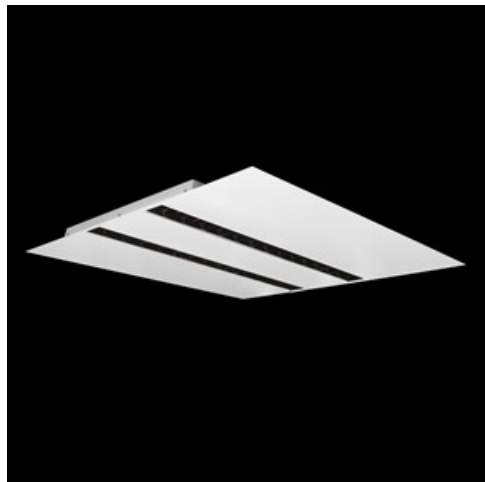

**Product:** DOMINO LOW UGR LED 4200 RASTER DAISY-BLACK-WIDE EDD 34 840 / 596X596MM

**Index:** 19.4100.4223.34

## Description

LED luminaire dedicated to be mounted on suspended modular ceilings, cardboard suspended ceilings (using mounting clips or adaptive frame), directly on the ceiling (using ceiling sheet) or using ceiling sheet and suspensions. Equipped with highly efficient LED light sources. The Domino LOW UGR LED uses an anti-glare louvre which reduces glare and directs light precisely. Housing made of steel sheet. Standard colour of the luminaire is white. Significant diversity of the value of luminous flux. Colour rendering index CRI: 80.

## Product information

Category	Recessed luminaires
Family	DOMINO LOW UGR LED
Name	DOMINO LOW UGR LED 4200 RASTER DAISY-BLACK-WIDE EDD 34 840 / 596X596MM
Index	19.4100.4223.34

## Mechanical data

Assembly	mounted in module ceilings as well as plasterboard ceilings, directly mounted to ceiling construction and surface mounted on slings using accessories
Material	steel sheet
Color	RAL 9016 (white)
Diffuser	RASTER (anti-glare louvre)
Impact resistant	IK04
Weight [kg]	2,7
Dimensions [mm]	596 x 596 x 23
Mounting hole [mm]	585 x 585