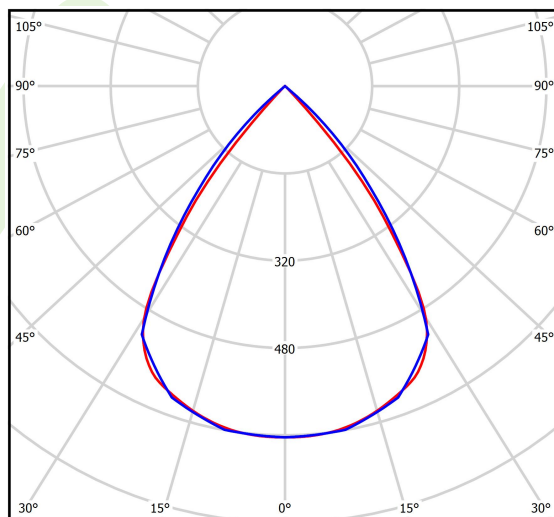

A graph of light

cd/klm
— C0 - C180   — C90 - C270

$\eta = 83\%$