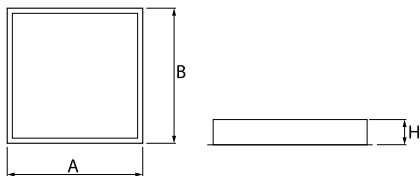

Product: DOMINO LOW UGR LED 4200 RASTER DAISY-BLACK-WIDE E 34 840 / 596X596MM

Index: 19.4100.4221.34

Description

LED luminaire dedicated to be mounted on suspended modular ceilings, cardboard suspended ceilings (using mounting clips or adaptive frame), directly on the ceiling (using ceiling sheet) or using ceiling sheet and suspensions. Equipped with highly efficient LED light sources. The Domino LOW UGR LED uses an anti-glare louvre which reduces glare and directs light precisely. Housing made of steel sheet. Standard colour of the luminaire is white. Significant diversity of the value of luminous flux. Colour rendering index CRI: 80.

Light source	LED
Luminous flux LED [lm]	4474
LED power [W]	22,6
Luminaire luminous flux [lm]	3713
Power of luminaire [W]	25,3
Luminaire's light efficiency [lm/W]	146,8
Color of the light [K]	4000
CRI	>80
SDCM (LED sources)	3
Beam angle [°]	(C0-C180) / (C90-C270) - 72,6° / 74,4°
Protection against electric shock	II
Protection degree	IP20
Voltage	220..240 V, 50..60 Hz
Lifetime of LED sources [h]	100000 (1) / 147000 (2)
Lx/By	L80/B10 (1) / L70/B10 (2)
Operating temperature range [°C]	5 ÷ 30
Driver	standard on/off (E)
Power factor cos φ	>0,95
Circuit load capacity	31 (B10), 49 (B16), 51 (C10), 82 (C16)

Mechanical data

Assembly	mounted in module ceilings as well as plasterboard ceilings, directly mounted to ceiling construction and surface mounted on slings using accessories
Material	steel sheet
Color	RAL 9016 (white)
Diffuser	RASTER (anti-glare louver)
Impact resistant	IK04
Weight [kg]	2,7
Dimensions [mm]	596 x 596 x 23
Mounting hole [mm]	585 x 585