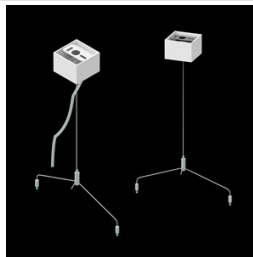

Index 19.3272.0101.34

Name SUSPENSION NEW TYPE-G+H
34 LENGHT 1,5M WIRE 3X SET
TYPE-Y