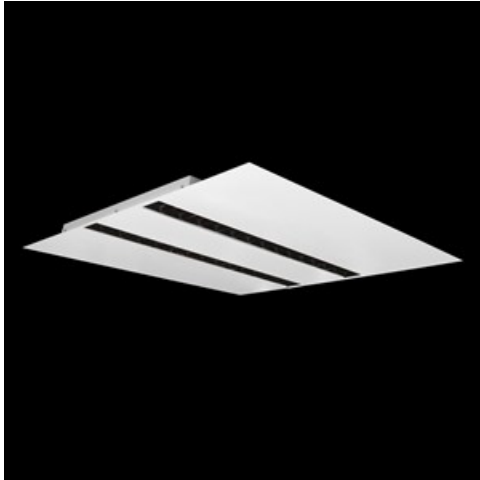

Product: DOMINO LOW UGR LED 4200 RASTER DAISY-BLACK-WIDE E 34 840 / 596X596

Index: 19.4100.4221.34

Description

LED luminaire dedicated to be mounted on suspended modular ceilings, cardboard suspended ceilings (using mounting clips or adaptive frame), directly on the ceiling (using ceiling sheet) or using ceiling sheet and suspensions. Equipped with highly efficient LED light sources. The Domino LOW UGR LED uses an anti-glare louvre which reduces glare and directs light precisely. Housing made of steel sheet. Standard colour of the luminaire is white. Significant diversity of the value of luminous flux. Colour rendering index CRI: 80.

Product information

Category	Recessed luminaires
Family	DOMINO LOW UGR LED
Name	DOMINO LOW UGR LED 4200 RASTER DAISY-BLACK-WIDE E 34 840 / 596X596
Index	19.4100.4221.34

Light and electrical data

Light source	LED
Luminous flux LED [lm]	4474
LED power [W]	22,6
Luminaire luminous flux [lm]	3713
Power of luminaire [W]	25,3
Luminaire's light efficiency [lm/W]	146,8
Color of the light [K]	4000
CRI	>80
SDCM (LED sources)	3
Beam angle [°]	(C0-C180) / (C90-C270) - 72,6° / 74,4°
Protection against electric shock	II
Protection degree	IP20
Voltage	220..240 V, 50..60 Hz
Lifetime of LED sources [h]	100000 (1) / 147000 (2)
Lx/By	L80/B10 (1) / L70/B10 (2)
Operating temperature range [°C]	5 ÷ 30
Driver	standard on/off (E)
Power factor cos φ	>0,95
Circuit load capacity	31 (B10), 49 (B16), 51 (C10), 82 (C16)

Mechanical data

Assembly	mounted in module ceilings as well as plasterboard ceilings, directly mounted to ceiling construction and surface mounted on slings using accessories
Material	steel sheet
Color	RAL 9016 (white)
Diffuser	RASTER (anti-glare louvre)
Impact resistant	IK04
Weight [kg]	2,7
Dimensions [mm]	596 x 596 x 23
Mounting hole [mm]	585 x 585