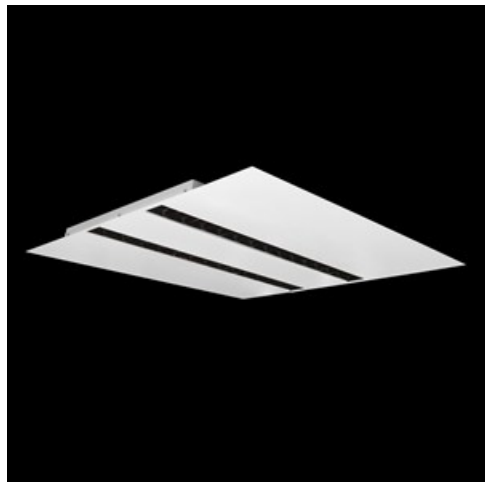

Product: DOMINO LOW UGR LED 4200 RASTER DAISY-BLACK-WIDE E 34 840 / 596X596MM

Index: 19.4100.4221.34

Description

LED luminaire dedicated to be mounted on suspended modular ceilings, cardboard suspended ceilings (using mounting clips or adaptive frame), directly on the ceiling (using ceiling sheet) or using ceiling sheet and suspensions. Equipped with highly efficient LED light sources. The Domino LOW UGR LED uses an anti-glare louvre which reduces glare and directs light precisely. Housing made of steel sheet. Standard colour of the luminaire is white. Significant diversity of the value of luminous flux. Colour rendering index CRI: 80.

Product information

Category	Recessed luminaires
Family	DOMINO LOW UGR LED
Name	DOMINO LOW UGR LED 4200 RASTER DAISY-BLACK-WIDE E 34 840 / 596X596MM
Index	19.4100.4221.34
EAN	5902107281779

Light and electrical data

Mechanical data

Assembly	mounted in module ceilings as well as plasterboard ceilings, directly mounted to ceiling construction and surface mounted on slings using accessories
Material	steel sheet
Color	RAL 9016 (white)
Diffuser	RASTER (anti-glare louver)
Impact resistant	IK04
Weight [kg]	2,7
Dimensions [mm]	596 x 596 x 23
Mounting hole [mm]	585 x 585