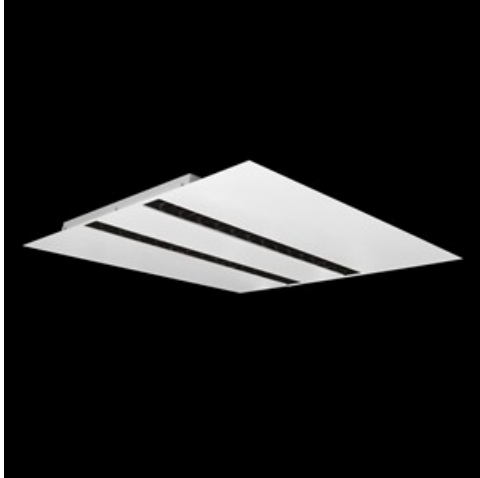

Product: DOMINO LOW UGR LED 4200 RASTER DAISY-BLACK-WIDE E 34 840 / 596X596MM

Index: 19.4100.4221.34

Description

LED luminaire dedicated to be mounted on suspended modular ceilings, cardboard suspended ceilings (using mounting clips or adaptive frame), directly on the ceiling (using ceiling sheet) or using ceiling sheet and suspensions. Equipped with highly efficient LED light sources. The Domino LOW UGR LED uses an anti-glare louvre which reduces glare and directs light precisely. Housing made of steel sheet. Standard colour of the luminaire is white. Significant diversity of the value of luminous flux. Colour rendering index CRI: 80.

Product information

Category	Recessed luminaires
Family	DOMINO LOW UGR LED
Name	DOMINO LOW UGR LED 4200 RASTER DAISY-BLACK-WIDE E 34 840 / 596X596MM
Index	19.4100.4221.34

Light and electrical data

Light source	LED
Luminous flux LED [lm]	4474
LED power [W]	22,6
Luminaire luminous flux [lm]	3713
Power of luminaire [W]	25,3
Luminaire's light efficiency [lm/W]	146,8
Color of the light [K]	4000
CRI	>80
SDCM (LED sources)	3
Beam angle [°]	(C0-C180) / (C90-C270) - 72,6° / 74,4°
Protection against electric shock	II
Protection degree	IP20
Voltage	220..240 V, 50..60 Hz
Lifetime of LED sources [h]	100000 (1) / 147000 (2)
Lx/By	L80/B10 (1) / L70/B10 (2)
Operating temperature range [°C]	5 ÷ 30
Driver	standard on/off (E)
Power factor cos φ	>0,95
Circuit load capacity	31 (B10), 49 (B16), 51 (C10), 82 (C16)

Mechanical data

Assembly	mounted in module ceilings as well as plasterboard ceilings, directly mounted to ceiling construction and surface mounted on slings using accessories
Material	steel sheet
Color	RAL 9016 (white)
Diffuser	RASTER (anti-glare louvre)
Impact resistant	IK04
Weight [kg]	2,7
Dimensions [mm]	596 x 596 x 23
Mounting hole [mm]	585 x 585