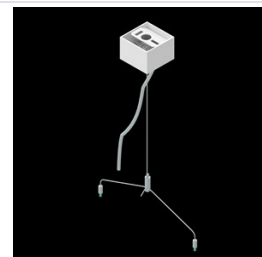

Index 6E1-500KW341P-3Y

Name SUSPENSION NEW TYPE-G 34
LENGHT 1,5M WIRE 3X 1-POINT
TYPE-Y