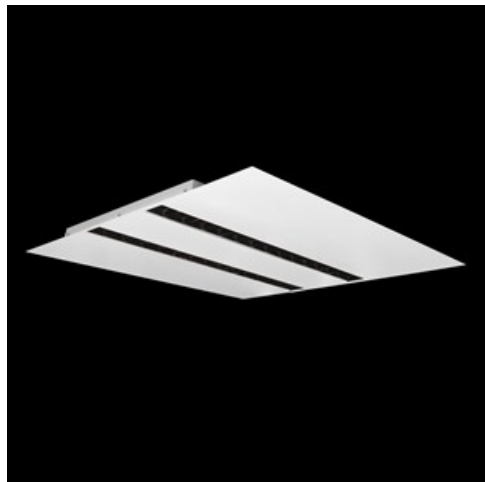

**Product:** DOMINO LOW UGR LED 4200 RASTER DAISY-BLACK-WIDE E 34 840 / 596X596MM

**Index:** 19.4100.4221.34

## Description

LED luminaire dedicated to be mounted on suspended modular ceilings, cardboard suspended ceilings (using mounting clips or adaptive frame), directly on the ceiling (using ceiling sheet) or using ceiling sheet and suspensions. Equipped with highly efficient LED light sources. The Domino LOW UGR LED uses an anti-glare louvre which reduces glare and directs light precisely. Housing made of steel sheet. Standard colour of the luminaire is white. Significant diversity of the value of luminous flux. Colour rendering index CRI: 80.

## Product information

Category	Recessed luminaires
Family	DOMINO LOW UGR LED
Name	DOMINO LOW UGR LED 4200 RASTER DAISY-BLACK-WIDE E 34 840 / 596X596MM
Index	19.4100.4221.34
EAN	5902107281779

**Mechanical data**

Assembly	mounted in module ceilings as well as plasterboard ceilings, directly mounted to ceiling construction and surface mounted on slings using accessories
Material	steel sheet
Color	RAL 9016 (white)
Diffuser	RASTER (anti-glare louver)
Impact resistant	IK04
Weight [kg]	2,7
Dimensions [mm]	596 x 596 x 23
Mounting hole [mm]	585 x 585