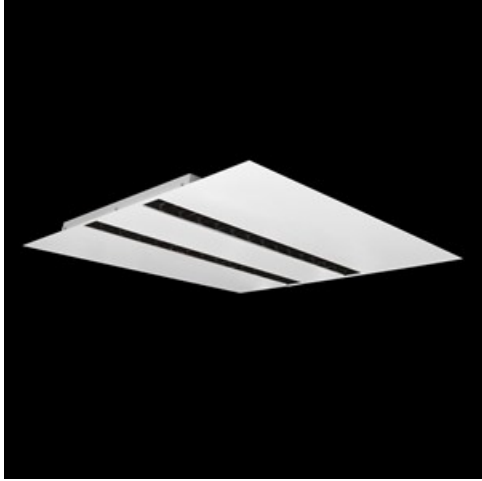

Product: DOMINO LOW UGR LED 4200 RASTER DAISY-BLACK-WIDE EDD 34 830 / 596X596MM

Index: 19.4100.4213.34

Description

LED luminaire dedicated to be mounted on suspended modular ceilings, cardboard suspended ceilings (using mounting clips or adaptive frame), directly on the ceiling (using ceiling sheet) or using ceiling sheet and suspensions. Equipped with highly efficient LED light sources. The Domino LOW UGR LED uses an anti-glare louvre which reduces glare and directs light precisely. Housing made of steel sheet. Standard colour of the luminaire is white. Significant diversity of the value of luminous flux. Colour rendering index CRI: 80.

Product information

Category	Recessed luminaires
Family	DOMINO LOW UGR LED
Name	DOMINO LOW UGR LED 4200 RASTER DAISY-BLACK-WIDE EDD 34 830 / 596X596MM
Index	19.4100.4213.34
EAN	5902107287399

Light and electrical data

Mechanical data

Assembly	mounted in module ceilings as well as plasterboard ceilings, directly mounted to ceiling construction and surface mounted on slings using accessories
Material	steel sheet
Color	RAL 9016 (white)
Diffuser	RASTER (anti-glare louver)
Impact resistant	IK04
Dimensions [mm]	596 x 596 x 23
Mounting hole [mm]	585 x 585