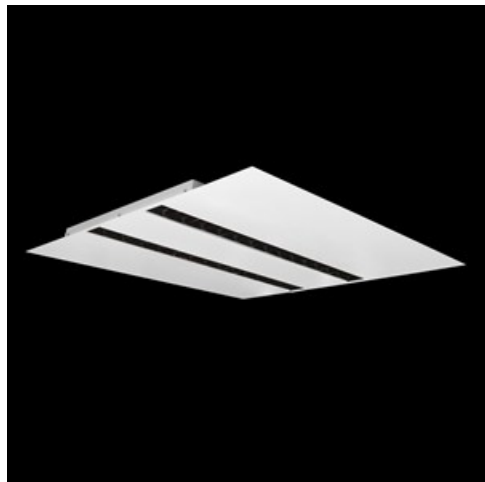

Product: DOMINO LOW UGR LED 4200 RASTER DAISY-BLACK-WIDE EDD 34 830 / 596X596

Index: 19.4100.4213.34

Description

LED luminaire dedicated to be mounted on suspended modular ceilings, cardboard suspended ceilings (using mounting clips or adaptive frame), directly on the ceiling (using ceiling sheet) or using ceiling sheet and suspensions. Equipped with highly efficient LED light sources. The Domino LOW UGR LED uses an anti-glare louvre which reduces glare and directs light precisely. Housing made of steel sheet. Standard colour of the luminaire is white. Significant diversity of the value of luminous flux. Colour rendering index CRI: 80.

Product information

Category	Recessed luminaires
Family	DOMINO LOW UGR LED
Name	DOMINO LOW UGR LED 4200 RASTER DAISY-BLACK-WIDE EDD 34 830 / 596X596
Index	19.4100.4213.34

Light and electrical data

Light source	LED
Luminous flux LED [lm]	4128
LED power [W]	22,6
Luminaire luminous flux [lm]	3425
Power of luminaire [W]	25,3
Luminaire's light efficiency [lm/W]	135,4
Color of the light [K]	3000
CRI	>80
SDCM (LED sources)	3
Beam angle [°]	(C0-C180) / (C90-C270) - 72,6° / 74,4°
Protection against electric shock	II
Protection degree	IP20
Voltage	220..240 V, 50..60 Hz
Lifetime of LED sources [h]	100000 (1) / 147000 (2)
Lx/By	L80/B10 (1) / L70/B10 (2)
Operating temperature range [°C]	5 ÷ 30
Driver	DIM DALI (EDD)
Power factor cos φ	>0,95
Circuit load capacity	50 (B10), 80 (B16), 61 (C10), 98 (C16)

Mechanical data

Assembly	mounted in module ceilings as well as plasterboard ceilings, directly mounted to ceiling construction and surface mounted on slings using accessories
Material	steel sheet
Color	RAL 9016 (white)
Diffuser	RASTER (anti-glare louvre)
Impact resistant	IK04
Dimensions [mm]	596 x 596 x 23
Mounting hole [mm]	585 x 585