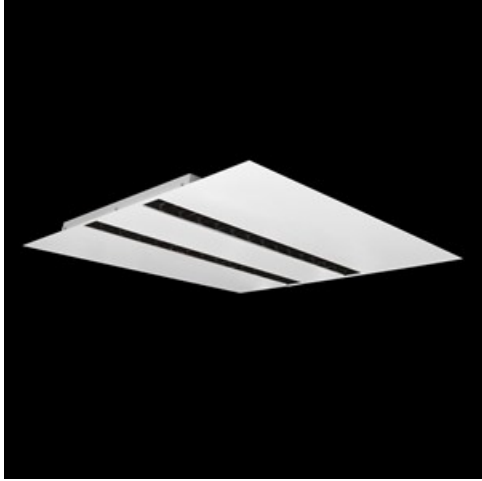

**Product:** DOMINO LOW UGR LED 4200 RASTER DAISY-BLACK-WIDE EDD 34 830 / 596X596MM

**Index:** 19.4100.4213.34

## Description

LED luminaire dedicated to be mounted on suspended modular ceilings, cardboard suspended ceilings (using mounting clips or adaptive frame), directly on the ceiling (using ceiling sheet) or using ceiling sheet and suspensions. Equipped with highly efficient LED light sources. The Domino LOW UGR LED uses an anti-glare louvre which reduces glare and directs light precisely. Housing made of steel sheet. Standard colour of the luminaire is white. Significant diversity of the value of luminous flux. Colour rendering index CRI: 80.

**Mechanical data**

Assembly	mounted in module ceilings as well as plasterboard ceilings, directly mounted to ceiling construction and surface mounted on slings using accessories
Material	steel sheet
Color	RAL 9016 (white)
Diffuser	RASTER (anti-glare louver)
Impact resistant	IK04
Dimensions [mm]	596 x 596 x 23
Mounting hole [mm]	585 x 585