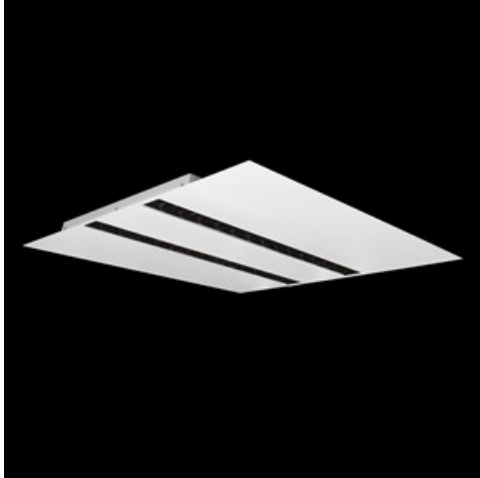

**Product:** DOMINO LOW UGR LED 4200 RASTER DAISY-BLACK-WIDE EDD 34 830 / 596X596MM

**Index:** 19.4100.4213.34

## Description

LED luminaire dedicated to be mounted on suspended modular ceilings, cardboard suspended ceilings (using mounting clips or adaptive frame), directly on the ceiling (using ceiling sheet) or using ceiling sheet and suspensions. Equipped with highly efficient LED light sources. The Domino LOW UGR LED uses an anti-glare louvre which reduces glare and directs light precisely. Housing made of steel sheet. Standard colour of the luminaire is white. Significant diversity of the value of luminous flux. Colour rendering index CRI: 80.