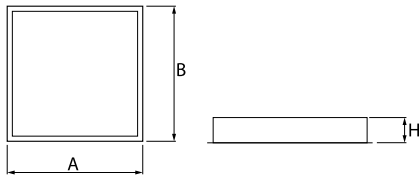

Product: DOMINO LOW UGR LED 4200 RASTER DAISY-BLACK-WIDE E 34 830 / 596X596MM

Index: 19.4100.4211.34

Description

LED luminaire dedicated to be mounted on suspended modular ceilings, cardboard suspended ceilings (using mounting clips or adaptive frame), directly on the ceiling (using ceiling sheet) or using ceiling sheet and suspensions. Equipped with highly efficient LED light sources. The Domino LOW UGR LED uses an anti-glare louvre which reduces glare and directs light precisely. Housing made of steel sheet. Standard colour of the luminaire is white. Significant diversity of the value of luminous flux. Colour rendering index CRI: 80.

Product information

Category	Recessed luminaires
Family	DOMINO LOW UGR LED
Name	DOMINO LOW UGR LED 4200 RASTER DAISY-BLACK-WIDE E 34 830 / 596X596MM
Index	19.4100.4211.34
EAN	5902107287375

Light and electrical data

Light source	LED
Luminous flux LED [lm]	4128
LED power [W]	22,6
Luminaire luminous flux [lm]	3425
Power of luminaire [W]	25,3
Luminaire's light efficiency [lm/W]	135,4
Color of the light [K]	3000
CRI	>80
SDCM (LED sources)	3
Beam angle [°]	(C0-C180) / (C90-C270) - 72,6° / 74,4°
Protection against electric shock	II
Protection degree	IP20
Voltage	220..240 V, 50..60 Hz
Lifetime of LED sources [h]	100000 (1) / 147000 (2)
Lx/By	L80/B10 (1) / L70/B10 (2)
Operating temperature range [°C]	5 ÷ 30
Driver	standard on/off (E)
Power factor cos φ	>0,95
Circuit load capacity	31 (B10), 49 (B16), 51 (C10), 82 (C16)

Mechanical data

Assembly	mounted in module ceilings as well as plasterboard ceilings, directly mounted to ceiling construction and surface mounted on slings using accessories
Material	steel sheet
Color	RAL 9016 (white)
Diffuser	RASTER (anti-glare louver)
Impact resistant	IK04
Dimensions [mm]	596 x 596 x 23
Mounting hole [mm]	585 x 585