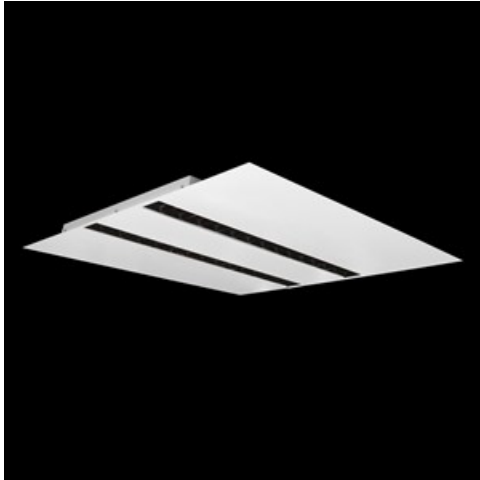

Product: DOMINO LOW UGR LED 4200 RASTER DAISY-BLACK-WIDE E 34 830 / 596X596

Index: 19.4100.4211.34

Description

LED luminaire dedicated to be mounted on suspended modular ceilings, cardboard suspended ceilings (using mounting clips or adaptive frame), directly on the ceiling (using ceiling sheet) or using ceiling sheet and suspensions. Equipped with highly efficient LED light sources. The Domino LOW UGR LED uses an anti-glare louvre which reduces glare and directs light precisely. Housing made of steel sheet. Standard colour of the luminaire is white. Significant diversity of the value of luminous flux. Colour rendering index CRI: 80.

Product information

Category	Recessed luminaires
Family	DOMINO LOW UGR LED
Name	DOMINO LOW UGR LED 4200 RASTER DAISY-BLACK-WIDE E 34 830 / 596X596
Index	19.4100.4211.34

Light and electrical data

Light source	LED
Luminous flux LED [lm]	4128
LED power [W]	22,6
Luminaire luminous flux [lm]	3425
Power of luminaire [W]	25,3
Luminaire's light efficiency [lm/W]	135,4
Color of the light [K]	3000
CRI	>80
SDCM (LED sources)	3
Beam angle [°]	(C0-C180) / (C90-C270) - 72,6° / 74,4°
Protection against electric shock	II
Protection degree	IP20
Voltage	220..240 V, 50..60 Hz
Lifetime of LED sources [h]	100000 (1) / 147000 (2)
Lx/By	L80/B10 (1) / L70/B10 (2)
Operating temperature range [°C]	5 ÷ 30
Driver	standard on/off (E)
Power factor cos φ	>0,95
Circuit load capacity	31 (B10), 49 (B16), 51 (C10), 82 (C16)

Mechanical data

Assembly	mounted in module ceilings as well as plasterboard ceilings, directly mounted to ceiling construction and surface mounted on slings using accessories
Material	steel sheet
Color	RAL 9016 (white)
Diffuser	RASTER (anti-glare louvre)
Impact resistant	IK04
Dimensions [mm]	596 x 596 x 23
Mounting hole [mm]	585 x 585