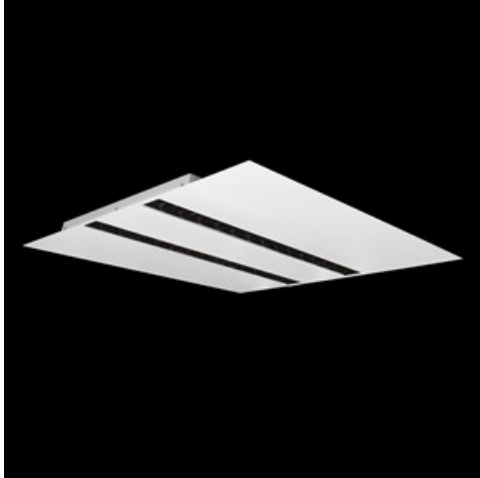

Product: DOMINO LOW UGR LED 4200 RASTER DAISY-BLACK-WIDE E 34 830 / 596X596MM

Index: 19.4100.4211.34

Description

LED luminaire dedicated to be mounted on suspended modular ceilings, cardboard suspended ceilings (using mounting clips or adaptive frame), directly on the ceiling (using ceiling sheet) or using ceiling sheet and suspensions. Equipped with highly efficient LED light sources. The Domino LOW UGR LED uses an anti-glare louvre which reduces glare and directs light precisely. Housing made of steel sheet. Standard colour of the luminaire is white. Significant diversity of the value of luminous flux. Colour rendering index CRI: 80.

Product information

Category	Recessed luminaires
Family	DOMINO LOW UGR LED
Name	DOMINO LOW UGR LED 4200 RASTER DAISY-BLACK-WIDE E 34 830 / 596X596MM
Index	19.4100.4211.34
EAN	5902107287375

Light and electrical data

Mechanical data

Assembly	mounted in module ceilings as well as plasterboard ceilings, directly mounted to ceiling construction and surface mounted on slings using accessories
Material	steel sheet
Color	RAL 9016 (white)
Diffuser	RASTER (anti-glare louver)
Impact resistant	IK04
Dimensions [mm]	596 x 596 x 23
Mounting hole [mm]	585 x 585