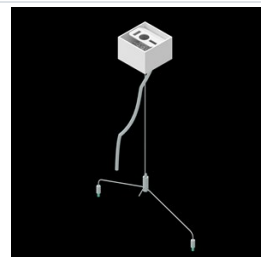

Index 6E1-500KW341P-3Y

Name SUSPENSION NEW TYPE-G 34
LENGHT 1,5M WIRE 3X 1-POINT
TYPE-Y