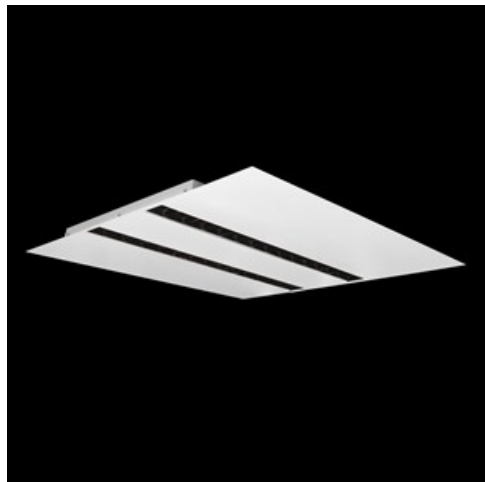

Product: DOMINO LOW UGR LED 4200 RASTER DAISY-BLACK-WIDE E 34 830 / 596X596MM

Index: 19.4100.4211.34

Description

LED luminaire dedicated to be mounted on suspended modular ceilings, cardboard suspended ceilings (using mounting clips or adaptive frame), directly on the ceiling (using ceiling sheet) or using ceiling sheet and suspensions. Equipped with highly efficient LED light sources. The Domino LOW UGR LED uses an anti-glare louvre which reduces glare and directs light precisely. Housing made of steel sheet. Standard colour of the luminaire is white. Significant diversity of the value of luminous flux. Colour rendering index CRI: 80.

Product information

Category	Recessed luminaires
Family	DOMINO LOW UGR LED
Name	DOMINO LOW UGR LED 4200 RASTER DAISY-BLACK-WIDE E 34 830 / 596X596MM
Index	19.4100.4211.34
EAN	5902107287375

Light and electrical data

Mechanical data

Assembly	mounted in module ceilings as well as plasterboard ceilings, directly mounted to ceiling construction and surface mounted on slings using accessories
Material	steel sheet
Color	RAL 9016 (white)
Diffuser	RASTER (anti-glare louver)
Impact resistant	IK04
Dimensions [mm]	596 x 596 x 23
Mounting hole [mm]	585 x 585