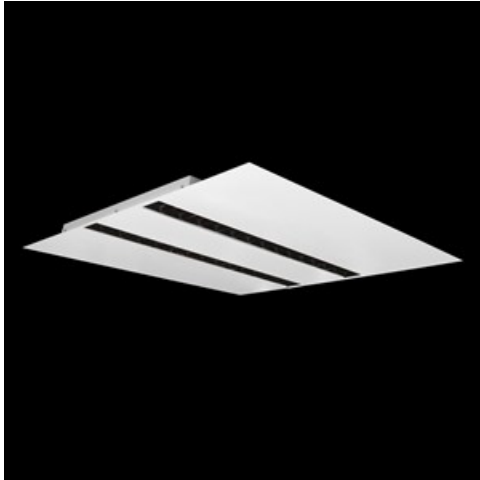

**Product:** DOMINO LOW UGR LED 4200 RASTER DAISY-BLACK-WIDE E 34 830 / 596X596

**Index:** 19.4100.4211.34

## Description

LED luminaire dedicated to be mounted on suspended modular ceilings, cardboard suspended ceilings (using mounting clips or adaptive frame), directly on the ceiling (using ceiling sheet) or using ceiling sheet and suspensions. Equipped with highly efficient LED light sources. The Domino LOW UGR LED uses an anti-glare louvre which reduces glare and directs light precisely. Housing made of steel sheet. Standard colour of the luminaire is white. Significant diversity of the value of luminous flux. Colour rendering index CRI: 80.

## Product information

Category	Recessed luminaires
Family	DOMINO LOW UGR LED
Name	DOMINO LOW UGR LED 4200 RASTER DAISY-BLACK-WIDE E 34 830 / 596X596
Index	19.4100.4211.34

## Mechanical data

Assembly	mounted in module ceilings as well as plasterboard ceilings, directly mounted to ceiling construction and surface mounted on slings using accessories
Material	steel sheet
Color	RAL 9016 (white)
Diffuser	RASTER (anti-glare louvre)
Impact resistant	IK04
Dimensions [mm]	596 x 596 x 23
Mounting hole [mm]	585 x 585