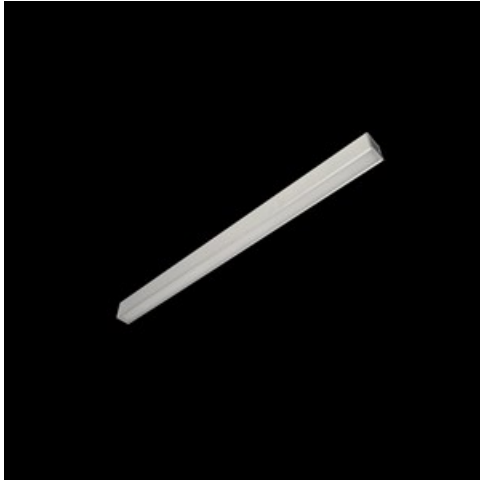

**Product:** UNIVERSAL LINE OUTDOOR LED 8800 SHM E IP55 24 830 KRW3K / L-2288MM

**Index:** 19.4199.3111.24

## Description

Universal Line system is built on the base of aluminium profile of crosswise dimension after assembly 60 mm x 75 mm, LED strips and linear lenses. Standard colour - natural anodized aluminium. Installation: - surface mounted line (spring plates to the ceiling) - suspended line. The construction of the luminaire ensures one of the three levels of protection: IP20, IP55 or IP65. IP20 and IP65 versions of the product are dedicated for internal use. Versions IP55 of the luminaire are dedicated for external use. In order to achieve the level of protection IP55, luminaires should be installed purely and simply on a horizontal surface, illuminating part should be directed downwards. It is forbidden to install the luminaire on the wall or directed upwards.

## Product information

Category	<b>Outdoor luminaires</b>
Family	<b>UNIVERSAL LINE LED</b>
Name	<b>UNIVERSAL LINE OUTDOOR LED 8800 SHM E IP55 24 830 KRW3K / L-2288MM</b>
Index	<b>19.4199.3111.24</b>
EAN	<b>5902107291396</b>

**Mechanical data**

Assembly	<b>directly mounted to ceiling construction or surface mounted on slings</b>
Material	<b>aluminum</b>
Color	<b>anodised aluminum</b>
Diffuser	<b>SHM (hardened mat glass)</b>
Impact resistant	<b>IK04</b>
Dimensions [mm]	<b>2288 x 60 x 75</b>