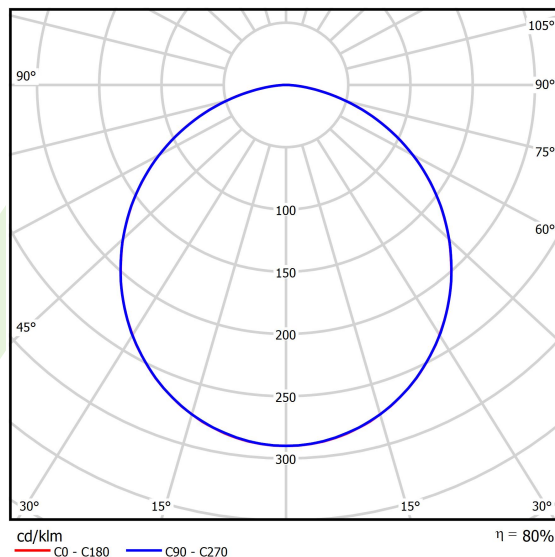

## Light and electrical data

Light source	<b>LED</b>
Luminous flux LED [lm]	<b>8811</b>
LED power [W]	<b>47</b>
Luminaire luminous flux [lm]	<b>7033</b>
Power of luminaire [W]	<b>49</b>
Luminaire's light efficiency [lm/W]	<b>143,5</b>
Color of the light [K]	<b>3000</b>
CRI	<b>&gt;80</b>
SDCM (LED sources)	<b>3</b>
Beam angle [°]	<b>(C0-C180) / (C90-C270) - 109,6° / 109,6°</b>
Protection against electric shock	<b>I</b>
Protection degree	<b>IP55</b>
Voltage	<b>220..240 V, 50..60 Hz</b>
Lifetime of LED sources [h]	<b>100000 (1) / 147000 (2)</b>
Lx/By	<b>L80/B10 (1) / L70/B50 (2)</b>
Operating temperature range [°C]	<b>-25 ÷ 30</b>
Driver	<b>standard on/off (E)</b>
Power factor cos φ	<b>&gt;0,95</b>
Circuit load capacity	<b>12 (B10), 20 (B16), 21 (C10), 34 (C16)</b>

**A graph of light**