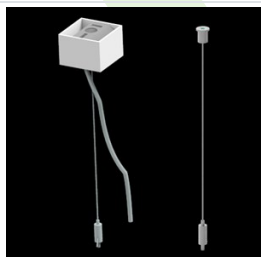

## Description

Universal Line system is built on the base of aluminium profile of crosswise dimension after assembly 60 mm x 75 mm, LED strips and linear lenses. Standard colour - natural anodized aluminium. Installation: - surface mounted line (spring plates to the ceiling) - suspended line. The construction of the luminaire ensures one of the three levels of protection: IP20, IP55 or IP65. IP20 and IP65 versions of the product are dedicated for internal use. Versions IP55 of the luminaire are dedicated for external use. In order to achieve the level of protection IP55, luminaires should be installed purely and simply on a horizontal surface, illuminating part should be directed downwards. It is forbidden to install the luminaire on the wall or directed upwards.

## Accessories

Index 01LU-UN

Name Universal Line - ceiling clip

Index 01LU-UPZ

Name Universal Line - clips fot slings

Index 6E1-500KWANK-3

Name SUSPENSION NEW TYPE-A+B 24  
LENGHT 1,5M WIRE 3X SET

Index 6E1-8670-B-1,5-3X

Name SUSPENSION NEW TYPE-F  
LENGHT-1,5 METER WIRE 3X 1-  
POINT

Index 19.3272.1205.00

Name SUSPENSION NEW TYPE-E  
LENGHT-1,5 METER WITHOUT  
WIRE 1-POINT

Index 19.3272.0704.24

Name SUSPENSION NEW TYPE-A+E 24  
LENGHT 1,5M WIRE 3X SET

Index 6E1-9875-4-1,5-3X

Name SUSPENSION NEW TYPE-D  
LENGHT-1,5 METER WIRE 3X 1-  
POINT

Index 6E1-9875-3-1,5

Name SUSPENSION NEW TYPE-C  
LENGHT-1,5 METER WITHOUT  
WIRE 1-POINT