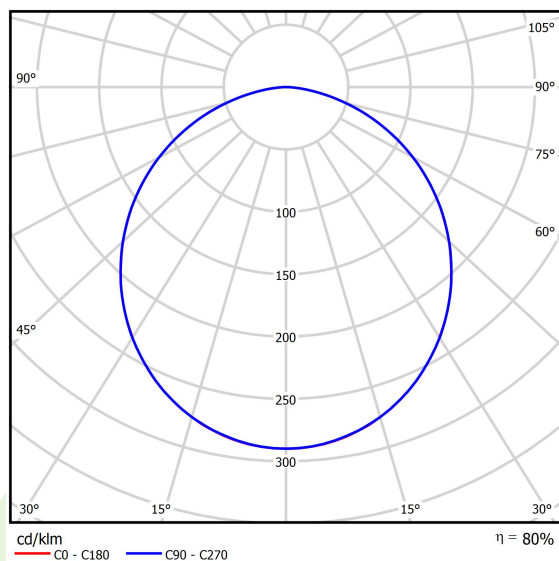

## Light and electrical data

Light source	<b>LED</b>
Luminous flux LED [lm]	<b>4406</b>
LED power [W]	<b>23</b>
Luminaire luminous flux [lm]	<b>3517</b>
Power of luminaire [W]	<b>25</b>
Luminaire's light efficiency [lm/W]	<b>140,7</b>
Color of the light [K]	<b>3000</b>
CRI	<b>&gt;80</b>
SDCM (LED sources)	<b>3</b>
Beam angle [°]	<b>(C0-C180) / (C90-C270) - 109,6° / 109,6°</b>
Protection against electric shock	<b>I</b>
Protection degree	<b>IP55</b>
Voltage	<b>220..240 V, 50..60 Hz</b>
Lifetime of LED sources [h]	<b>100000 (1) / 147000 (2)</b>
Lx/By	<b>L80/B10 (1) / L70/B50 (2)</b>
Operating temperature range [°C]	<b>-25 ÷ 30</b>
Driver	<b>DIM DALI (EDD)</b>
Power factor cos φ	<b>&gt;0,95</b>
Circuit load capacity	<b>12 (B10), 20 (B16), 20 (C10), 32 (C16)</b>

## A graph of light