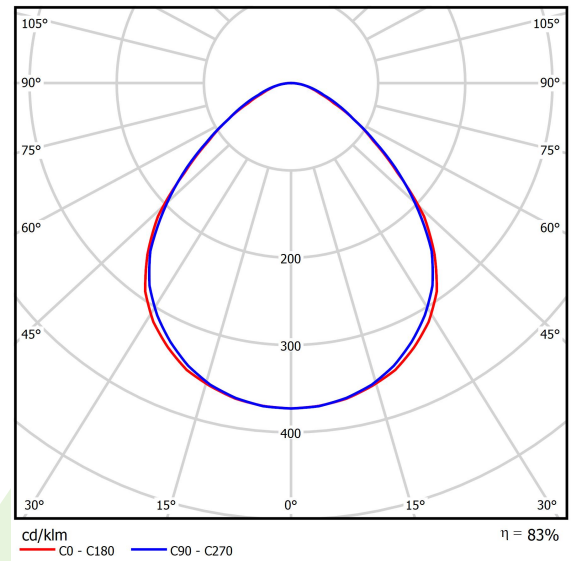

## Light and electrical data

Light source	<b>LED</b>
Luminous flux LED [lm]	<b>8330</b>
LED power [W]	<b>48</b>
Luminaire luminous flux [lm]	<b>6919</b>
Power of luminaire [W]	<b>53</b>
Luminaire's light efficiency [lm/W]	<b>130,5</b>
Color of the light [K]	<b>4000</b>
CRI	<b>&gt;80</b>
SDCM (LED sources)	<b>3</b>
Beam angle [°]	<b>(C0-C180) / (C90-C270) - 95,2° / 94,4°</b>
Protection against electric shock	<b>I</b>
Protection degree	<b>IP65</b>
Voltage	<b>220..240 V, 50..60 Hz</b>
Lifetime of LED sources [h]	<b>100000 (1) / 147000 (2)</b>
Lx/By	<b>L80/B10 (1) / L70/B50 (2)</b>
Operating temperature range [°C]	<b>-25 ÷ 30</b>
Driver	<b>standard on/off (E)</b>
Power factor cos φ	<b>&gt;0,95</b>
Circuit load capacity	<b>16 (B10), 26 (B16), 23 (C10), 37 (C16)</b>

## A graph of light