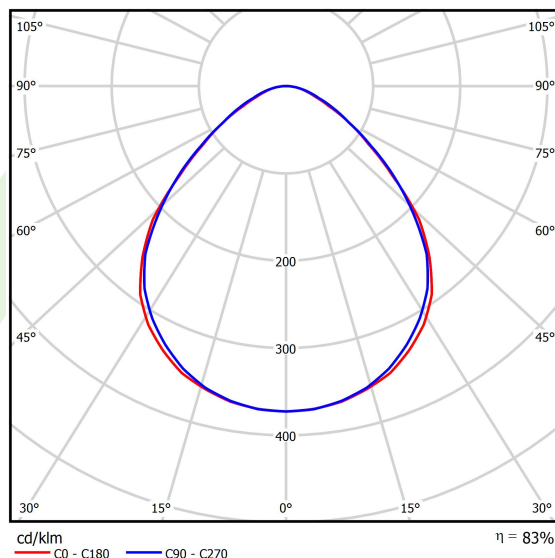

## Light and electrical data

|                                     |   |
|-------------------------------------|---|
| Light source                        | <b>LED</b>                                    |
| Luminous flux LED [lm]              | <b>8330</b>                                   |
| LED power [W]                       | <b>48</b>                                     |
| Luminaire luminous flux [lm]        | <b>6919</b>                                   |
| Power of luminaire [W]              | <b>53</b>                                     |
| Luminaire's light efficiency [lm/W] | <b>130,5</b>                                  |
| Color of the light [K]              | <b>4000</b>                                   |
| CRI                                 | <b>&gt;80</b>                                 |
| SDCM (LED sources)                  | <b>3</b>                                      |
| Beam angle [°]                      | <b>(C0-C180) / (C90-C270) - 95,2° / 94,4°</b> |
| Protection against electric shock   | <b>I</b>                                      |
| Protection degree                   | <b>IP65</b>                                   |
| Voltage                             | <b>220..240 V, 50..60 Hz</b>                  |
| Lifetime of LED sources [h]         | <b>100000 (1) / 147000 (2)</b>                |
| Lx/By                               | <b>L80/B10 (1) / L70/B50 (2)</b>              |
| Operating temperature range [°C]    | <b>-25 ÷ 30</b>                               |
| Driver                              | <b>standard on/off (E)</b>                    |
| Power factor cos φ                  | <b>&gt;0,95</b>                               |
| Circuit load capacity               | <b>16 (B10), 26 (B16), 23 (C10), 37 (C16)</b> |

**A graph of light**