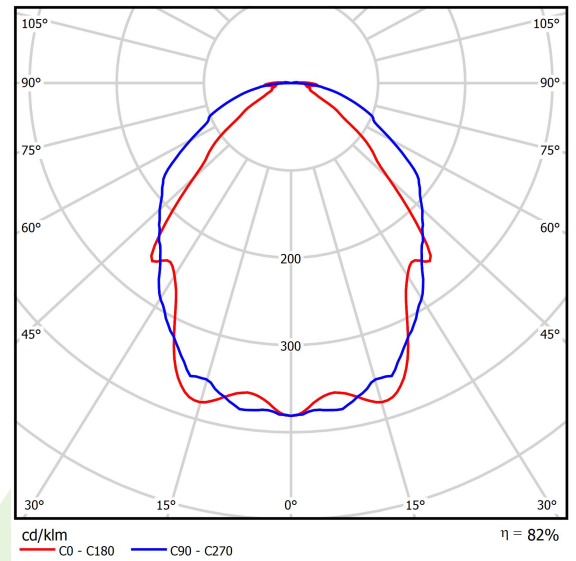

## Light and electrical data

Light source	LED
Luminous flux LED [lm]	8330
LED power [W]	48
Luminaire luminous flux [lm]	6792
Power of luminaire [W]	53
Luminaire's light efficiency [lm/W]	128,2
Color of the light [K]	4000
CRI	>80
SDCM (LED sources)	3
Beam angle [°]	(C0-C180) / (C90-C270) - 86,8° / 101,6°
Protection against electric shock	I
Protection degree	IP20
Voltage	220..240 V, 50..60 Hz
Lifetime of LED sources [h]	100000 (1) / 147000 (2)
Lx/By	L80/B10 (1) / L70/B50 (2)
Operating temperature range [°C]	-25 ÷ 30
Driver	standard on/off (E)
Power factor cos φ	>0,95
Circuit load capacity	16 (B10), 26 (B16), 23 (C10), 37 (C16)

## A graph of light