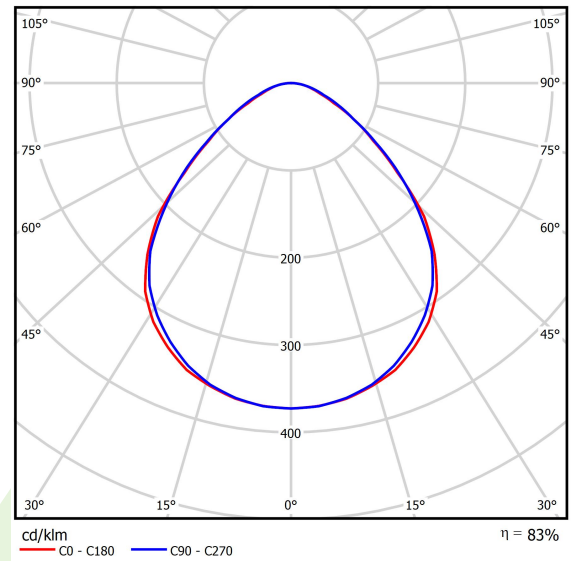

## Light and electrical data

Light source	LED
Luminous flux LED [lm]	8330
LED power [W]	48
Luminaire luminous flux [lm]	6919
Power of luminaire [W]	53
Luminaire's light efficiency [lm/W]	130,5
Color of the light [K]	4000
CRI	>80
SDCM (LED sources)	3
Beam angle [°]	(C0-C180) / (C90-C270) - 95,2° / 94,4°
Protection against electric shock	I
Protection degree	IP20
Voltage	220..240 V, 50..60 Hz
Lifetime of LED sources [h]	100000 (1) / 147000 (2)
Lx/By	L80/B10 (1) / L70/B50 (2)
Operating temperature range [°C]	-25 ÷ 30
Driver	standard on/off (E)
Power factor cos φ	>0,95
Circuit load capacity	16 (B10), 26 (B16), 23 (C10), 37 (C16)

## A graph of light