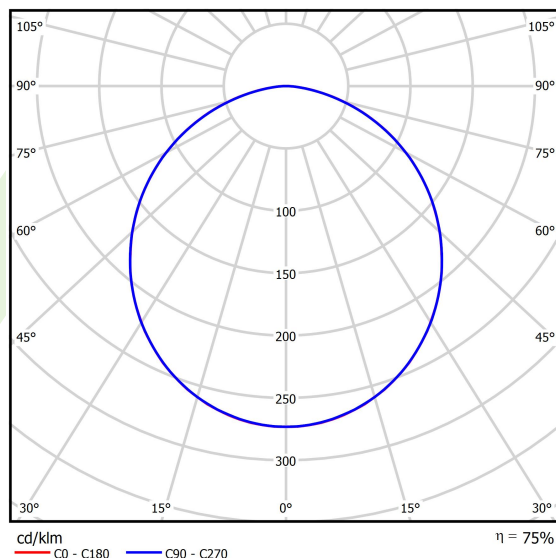

## Light and electrical data

Light source	LED
Luminous flux LED [lm]	4565
LED power [W]	23,4
Luminaire luminous flux [lm]	3434
Power of luminaire [W]	24,7
Luminaire's light efficiency [lm/W]	139
Color of the light [K]	4000
CRI	>80
SDCM (LED sources)	3
Beam angle [°]	(C0-C180) / (C90-C270) - 109,6° / 109,6°
Protection against electric shock	I
Protection degree	IP20
Voltage	220..240 V, 50..60 Hz
Lifetime of LED sources [h]	100000 (1) / 147000 (2)
Lx/By	L80/B10 (1) / L70/B50 (2)
Operating temperature range [°C]	-25 ÷ 30
Driver	standard on/off (E)
Power factor cos φ	>0,95
Circuit load capacity	30 (B10), 48 (B16), 43 (C10), 70 (C16)

**A graph of light**