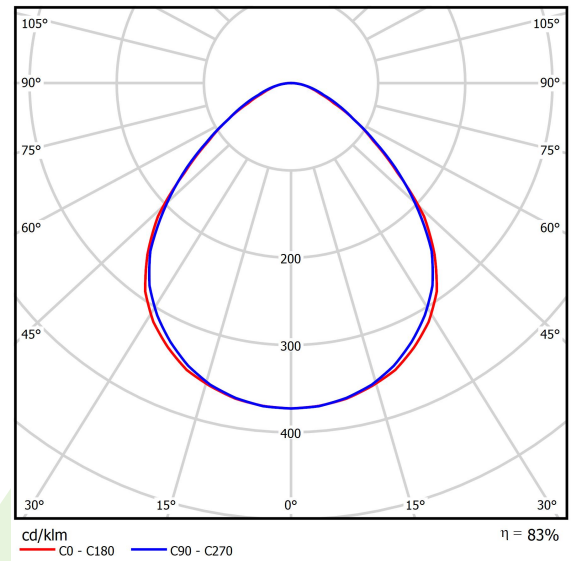

## Light and electrical data

Light source	LED
Luminous flux LED [lm]	4565
LED power [W]	23,4
Luminaire luminous flux [lm]	3792
Power of luminaire [W]	24,7
Luminaire's light efficiency [lm/W]	153,5
Color of the light [K]	4000
CRI	>80
SDCM (LED sources)	3
Beam angle [°]	(C0-C180) / (C90-C270) - 95,2° / 94,4°
Protection against electric shock	I
Protection degree	IP20
Voltage	220..240 V, 50..60 Hz
Lifetime of LED sources [h]	100000 (1) / 147000 (2)
Lx/By	L80/B10 (1) / L70/B50 (2)
Operating temperature range [°C]	-25 ÷ 30
Driver	standard on/off (E)
Power factor cos φ	>0,95
Circuit load capacity	30 (B10), 48 (B16), 43 (C10), 70 (C16)

## A graph of light