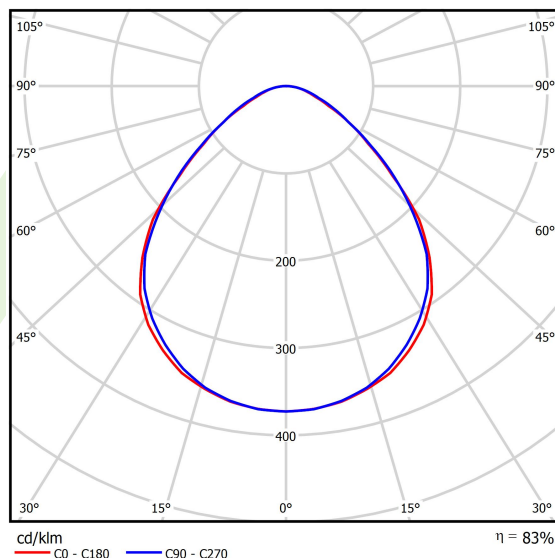

Mechanical data

Assembly	directly mounted to ceiling construction or surface mounted on slings
Material	aluminum
Color	anodised aluminum
Diffuser	Micro-PRM (micro-prismatic diffuser PMMA)
Impact resistant	IK04
Weight [kg]	4,3
Dimensions [mm]	2288 x 60 x 75

A graph of light