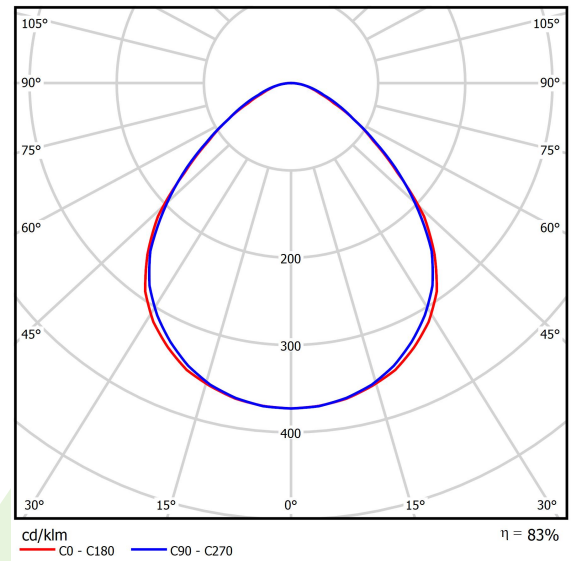

A graph of light