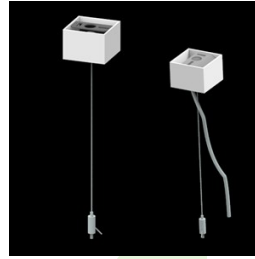

Product: UNIVERSAL LINE LED 16000 MICRO-PRM E 24 IP20 840 / L-2288MM

Index: 19.4195.4121.24

Description

Universal Line system is built on the base of aluminium profile of crosswise dimension after assembly 60 mm x 75 mm, LED strips and linear lenses. Standard colour - natural anodized aluminium. Installation: - surface mounted line (spring plates to the ceiling) - suspended line. The construction of the luminaire ensures one of the three levels of protection: IP20, IP55 or IP65. IP20 and IP65 versions of the product are dedicated for internal use. Versions IP55 of the luminaire are dedicated for external use. In order to achieve the level of protection IP55, luminaires should be installed purely and simply on a horizontal surface, illuminating part should be directed downwards. It is forbidden to install the luminaire on the wall or directed upwards.

Mechanical data

| | |
|------------------|---|
| Assembly | directly mounted to ceiling construction or surface mounted on slings |
| Material | aluminum |
| Color | anodised aluminum |
| Diffuser | Micro-PRM (micro-prismatic diffuser PMMA) |
| Impact resistant | IK04 |
| Weight [kg] | 4,3 |
| Dimensions [mm] | 2288 x 60 x 75 |

A graph of light

Accessories

Index 01LU-UN

Name Universal Line - ceiling clip

Index 01LU-UPZ

Name Universal Line - clips for slings

Index 6E1-500KWANK-3

Name SUSPENSION NEW TYPE-A+B 24
LENGHT 1,5M WIRE 3X SET

Index 6E1-8670-B-1,5-3X

Name SUSPENSION NEW TYPE-F
LENGHT-1,5 METER WIRE 3X 1-
POINT

Index 19.3272.1205.00

Name SUSPENSION NEW TYPE-E
LENGHT-1,5 METER WITHOUT
WIRE 1-POINT

Index 6E1-500KWB24K-3

Name SUSPENSION NEW TYPE-A+E 24
LENGHT 1,5M WIRE 3X SET