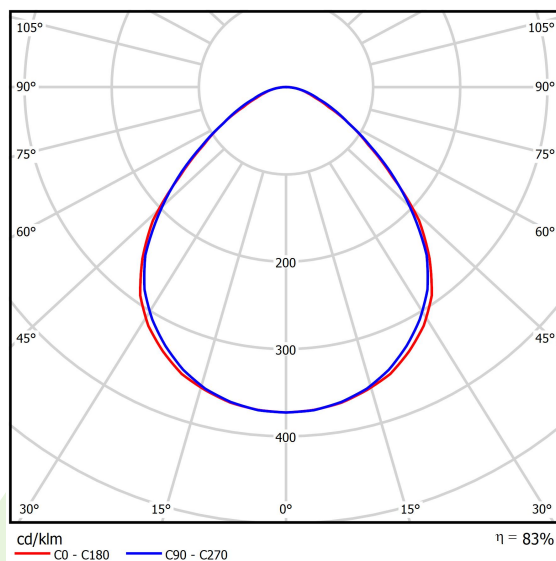

A graph of light