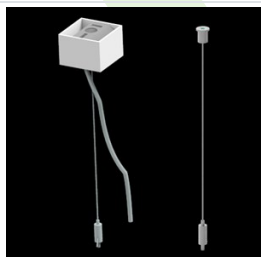

Mechanical data

Assembly	directly mounted to ceiling construction or surface mounted on slings
Material	aluminum
Color	anodised aluminum
Diffuser	Micro-PRM (micro-prismatic diffuser PMMA)
Impact resistant	IK04
Weight [kg]	4,3
Dimensions [mm]	2288 x 60 x 75

A graph of light

Accessories

Index 01LU-UN

Name Universal Line - ceiling clip

Index 01LU-UPZ

Name Universal Line - clips fot slings

Index 6E1-500KWANK-3

Name SUSPENSION NEW TYPE-A+B 24
LENGHT 1,5M WIRE 3X SET

Index 6E1-8670-B-1,5-3X

Name SUSPENSION NEW TYPE-F
LENGHT-1,5 METER WIRE 3X 1-
POINT

Index 19.3272.1205.00

Name SUSPENSION NEW TYPE-E
LENGHT-1,5 METER WITHOUT
WIRE 1-POINT

Index 19.3272.0704.24

Name SUSPENSION NEW TYPE-A+E 24
LENGHT 1,5M WIRE 3X SET

Index 6E1-9875-4-1,5-3X

Name SUSPENSION NEW TYPE-D
LENGHT-1,5 METER WIRE 3X 1-
POINT

Index 6E1-9875-3-1,5

Name SUSPENSION NEW TYPE-C
LENGHT-1,5 METER WITHOUT
WIRE 1-POINT