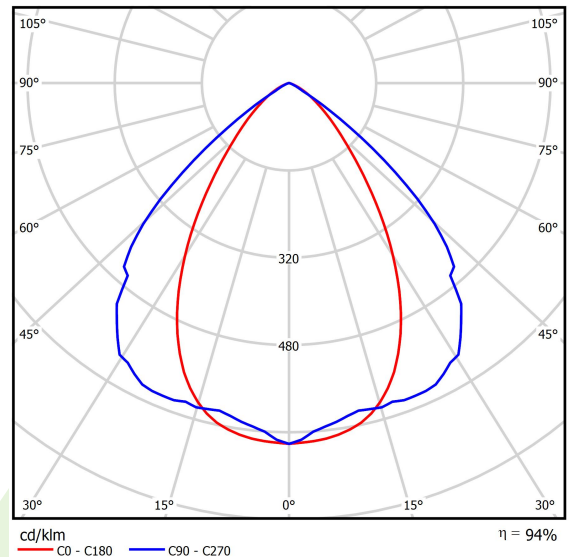

Product information

Category **Outdoor luminaires**Family **FASAD FLOOR LED**Name **FASAD FLOOR LED 4400 SH SYM FLOOD E IP67 830 / L=1237mm**Index **19.4192.2411.00**

Light and electrical data

Light source	LED
Luminous flux LED [lm]	4406
LED power [W]	23,4
Luminaire luminous flux [lm]	4136
Power of luminaire [W]	24,7
Luminaire's light efficiency [lm/W]	167,4
Color of the light [K]	3000
CRI	>80
SDCM (LED sources)	3
Beam angle [°]	(C0-C180) / (C90-C270) - 66° / 95°
Protection against electric shock	I
Protection degree	IP67
Voltage	220..240 V, 50..60 Hz
Lifetime of LED sources [h]	100000 (1) / 147000 (2)
Lx/By	L80/B10 (1) / L70/B50 (2)
Operating temperature range [°C]	-25 ÷ 30
Driver	standard on/off (E)
Power factor cos φ	>0,95
Circuit load capacity	15 (B10), 24 (B16), 24 (C10), 40 (C16)

Mechanical data

Assembly	into the ground
Material	aluminum
Color	grey
Diffuser	SH (transparent hardened glass)
Impact resistant	IK10
Weight [kg]	8,4
Dimensions [mm]	1237 x 120 x 127

A graph of light

Luminous flux tolerance +/- 10%. Power tolerance +/- 10%.
 Technical data may be changed. Photos of the luminaires may differ from reality.
 Date of last update: 31-01-2025