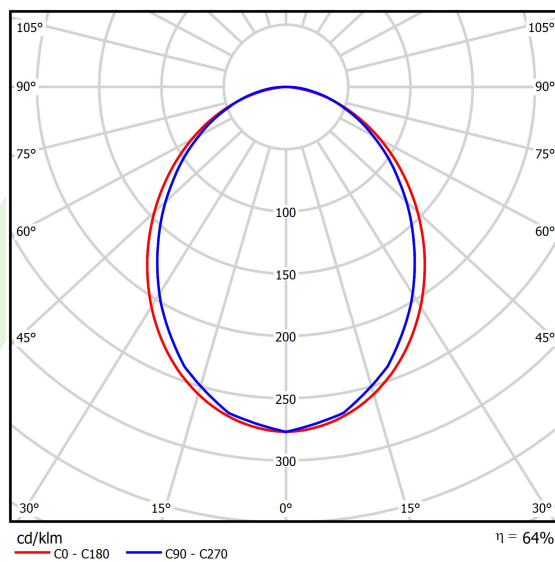

Product: X-LINE SLIM L-DOWN LED COMPACT 6000 PLX E 24 840 / L-1418MM S-1,5M

Index: 19.4190.3221.24

Description

The luminaire is made of aluminum profile. There is only lower half-space light distribution (L-DOWN). Comparing to the traditional X-Line LED Compact, size of the luminaire has been reduced, and all construction has been closed in a narrow 48 mm profile, which gives now a more elegant form of the product. The X-Line Slim Compact uses a PLX or Micro-PRM opal diffuser. All of this allows to manipulate light and create lighting systems, facilitating the creation of comfortable vision in the interiors and their aesthetic appearance. The X-Line Slim Compact luminaire is designed for mounting on suspensions.

Product information

Category	Compact
Family	X-LINE SLIM LED COMPACT
Name	X-LINE SLIM L-DOWN LED COMPACT 6000 PLX E 24 840 / L-1418MM S-1,5M
Index	19.4190.3221.24

Light and electrical data

Light source	LED
Luminous flux LED [lm]	6405
LED power [W]	32,5
Luminaire luminous flux [lm]	4099,2
Power of luminaire [W]	36,9
Luminaire's light efficiency [lm/W]	111,1
Color of the light [K]	4000
CRI	>80
SDCM (LED sources)	3
Beam angle [°]	(C0-C180) / (C90-C270) - 96,4° / 90,2°
Photobiological risk class (IEC/EN 62471)	RG0
Protection against electric shock	I
Protection degree	IP40
Voltage	220..240 V, 50..60 Hz
Lifetime of LED sources [h]	90000
Lx/By	L80/B10
Operating temperature range [°C]	5 ÷ 35
Driver	standard on/off (E)
Power factor cos φ	>0,95
Circuit load capacity	15 (B10), 25 (B16), 24 (C10), 38 (C16)

Mechanical data

Assembly	surface mounted on slings
Material	aluminum
Color	anodised aluminum
Diffuser	PLX (PMMA opal)
Impact resistant	IK04
Weight [kg]	2,05
Dimensions [mm]	1418 x 48 x 70

A graph of light