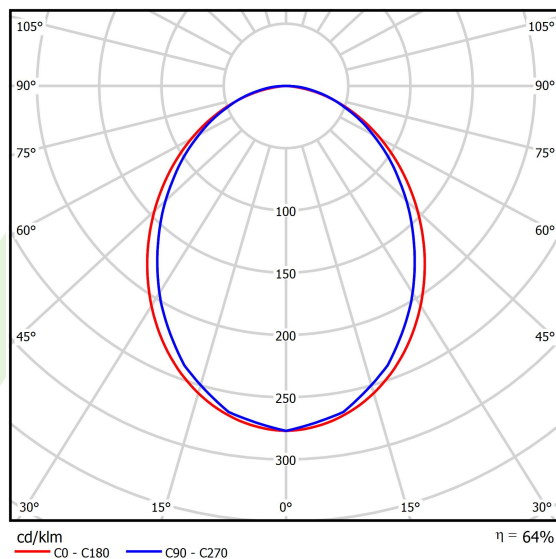

Mechanical data

Assembly	surface mounted on slings
Material	aluminum
Color	anodised aluminum
Diffuser	PLX (PMMA opal)
Impact resistant	IK04
Dimensions [mm]	1418 x 48 x 70

A graph of light