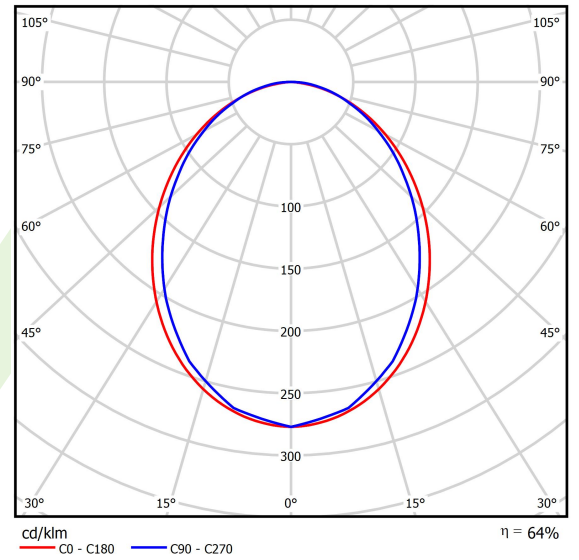

Mechanical data

Assembly	surface mounted on slings
Material	aluminum
Color	RAL 9005 (black)
Diffuser	PLX (PMMA opal)
Impact resistant	IK04
Dimensions [mm]	1418 x 48 x 70

A graph of light