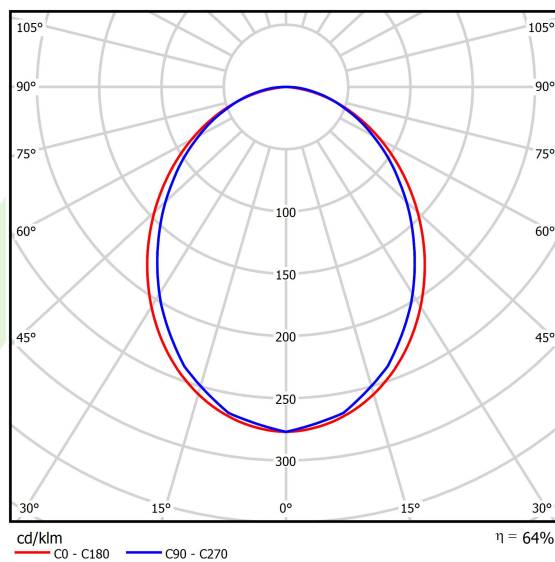

Mechanical data

Assembly	surface mounted on slings
Material	aluminum
Color	anodised aluminum
Diffuser	PLX (PMMA opal)
Impact resistant	IK04
Weight [kg]	2,05
Dimensions [mm]	1418 x 48 x 70

A graph of light