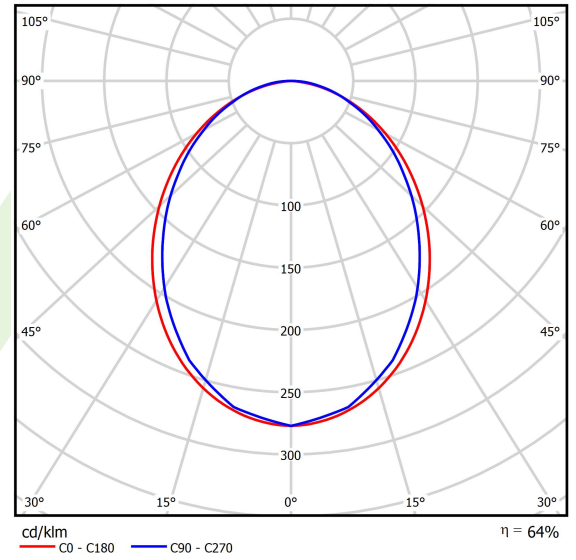

Product: X-LINE SLIM L-DOWN LED COMPACT 6000 PLX E 04 830 / L-1418MM S-1,5M

Index: 19.4190.3211.04

Description

The luminaire is made of aluminum profile. There is only lower half-space light distribution (L-DOWN). Comparing to the traditional X-Line LED Compact, size of the luminaire has been reduced, and all construction has been closed in a narrow 48 mm profile, which gives now a more elegant form of the product. The X-Line Slim Compact uses a PLX or Micro-PRM opal diffuser. All of this allows to manipulate light and create lighting systems, facilitating the creation of comfortable vision in the interiors and their aesthetic appearance. The X-Line Slim Compact luminaire is designed for mounting on suspensions.

Product information

Category	Compact
Family	X-LINE SLIM LED COMPACT
Name	X-LINE SLIM L-DOWN LED COMPACT 6000 PLX E 04 830 / L-1418MM S-1,5M
Index	19.4190.3211.04

Light and electrical data

Light source	LED
Luminous flux LED [lm]	6149
LED power [W]	32,5
Luminaire luminous flux [lm]	3935,4
Power of luminaire [W]	36,9
Luminaire's light efficiency [lm/W]	106,7
Color of the light [K]	3000
CRI	>80
SDCM (LED sources)	3
Beam angle [°]	(C0-C180) / (C90-C270) - 96,4° / 90,2°
Photobiological risk class (IEC/EN 62471)	RG0
Protection against electric shock	I
Protection degree	IP40
Voltage	220..240 V, 50..60 Hz
Lifetime of LED sources [h]	90000
Lx/By	L80/B10
Operating temperature range [°C]	5 ÷ 35
Driver	standard on/off (E)
Power factor cos φ	>0,95
Circuit load capacity	25 (B10), 40 (B16), 39 (C10), 62 (C16)

Mechanical data

Assembly	surface mounted on slings
Material	aluminum
Color	RAL 9005 (black)
Diffuser	PLX (PMMA opal)
Impact resistant	IK04
Weight [kg]	2,05
Dimensions [mm]	1418 x 48 x 70

A graph of light