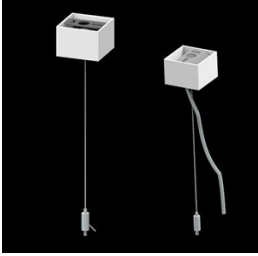

Accessories

Index 6E1-500KW34K-3

Name SUSPENSION NEW TYPE-A+B 34
LENGHT 1,5M WIRE 3X SET