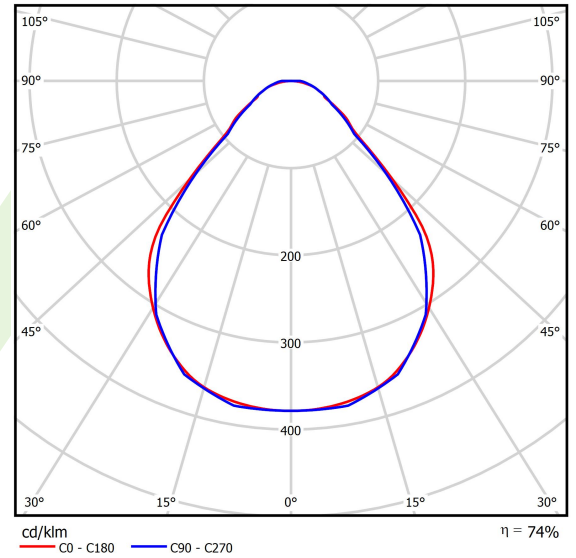

## Light and electrical data

Light source	<b>LED</b>
Luminous flux LED [lm]	<b>6405</b>
LED power [W]	<b>32,5</b>
Luminaire luminous flux [lm]	<b>4739,7</b>
Power of luminaire [W]	<b>36,9</b>
Luminaire's light efficiency [lm/W]	<b>128,4</b>
Color of the light [K]	<b>4000</b>
CRI	<b>&gt;80</b>
SDCM (LED sources)	<b>3</b>
Beam angle [°]	<b>(C0-C180) / (C90-C270) - 88,4° / 86°</b>
Photobiological risk class (IEC/EN 62471)	<b>RG0</b>
Protection against electric shock	<b>I</b>
Protection degree	<b>IP40</b>
Voltage	<b>220..240 V, 50..60 Hz</b>
Lifetime of LED sources [h]	<b>90000</b>
Lx/By	<b>L80/B10</b>
Operating temperature range [°C]	<b>5 ÷ 35</b>
Driver	<b>standard on/off (E)</b>
Power factor cos φ	<b>&gt;0,95</b>
Circuit load capacity	<b>25 (B10), 40 (B16), 39 (C10), 62 (C16)</b>

**A graph of light**