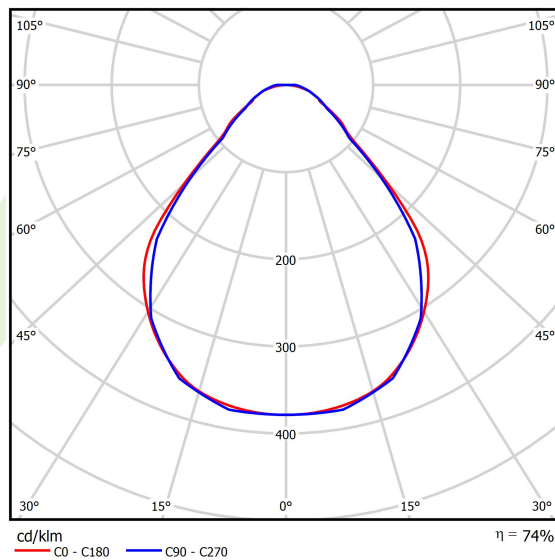

Mechanical data

Assembly	surface mounted on slings
Material	aluminum
Color	RAL 9016 (white)
Diffuser	Micro-PRM (micro-prismatic diffuser PMMA)
Impact resistant	IK04
Weight [kg]	2,8
Dimensions [mm]	1418 x 48 x 70

A graph of light