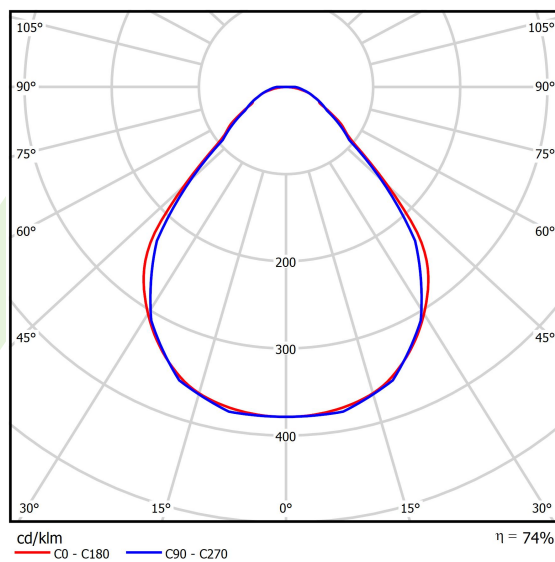

Mechanical data

Assembly	surface mounted on slings
Material	aluminum
Color	anodised aluminum
Diffuser	Micro-PRM (micro-prismatic diffuser PMMA)
Impact resistant	IK04
Weight [kg]	2,46
Dimensions [mm]	1418 x 48 x 70

A graph of light