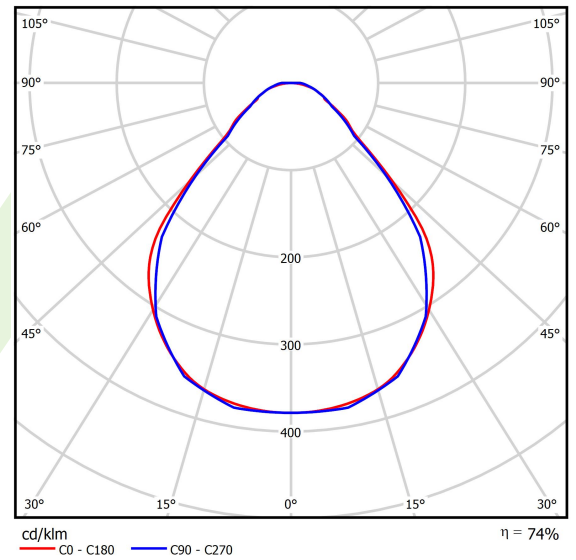

Mechanical data

Assembly	surface mounted on slings
Material	aluminum
Color	RAL 9005 (black)
Diffuser	Micro-PRM (micro-prismatic diffuser PMMA)
Impact resistant	IK04
Weight [kg]	2,53
Dimensions [mm]	1418 x 48 x 70

A graph of light