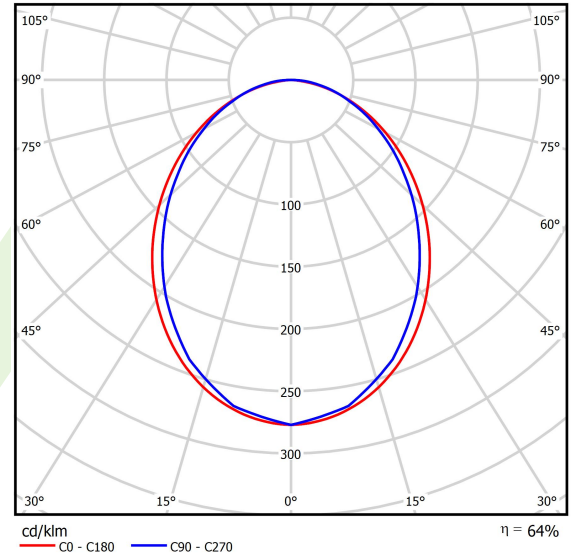

Mechanical data

Assembly	surface mounted on slings
Material	aluminum
Color	anodised aluminum
Diffuser	PLX (PMMA opal)
Impact resistant	IK04
Dimensions [mm]	1418 x 48 x 70

A graph of light