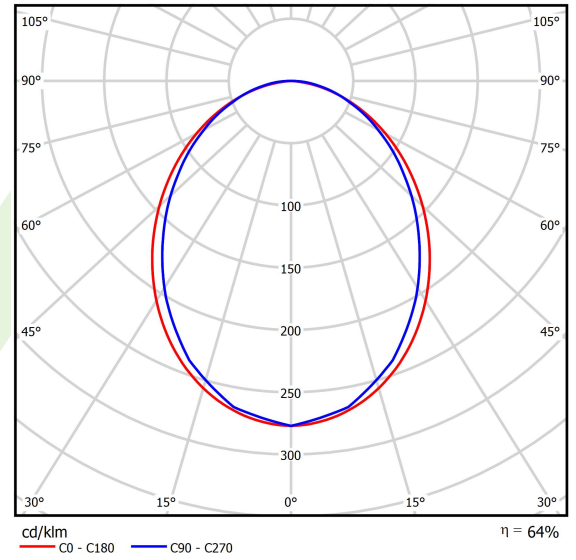

Product: X-LINE SLIM L-DOWN LED COMPACT 4000 PLX E 04 840 / L-1418MM S-1,5M

Index: 19.4190.2221.04

Description

The luminaire is made of aluminum profile. There is only lower half-space light distribution (L-DOWN). Comparing to the traditional X-Line LED Compact, size of the luminaire has been reduced, and all construction has been closed in a narrow 48 mm profile, which gives now a more elegant form of the product. The X-Line Slim Compact uses a PLX or Micro-PRM opal diffuser. All of this allows to manipulate light and create lighting systems, facilitating the creation of comfortable vision in the interiors and their aesthetic appearance. The X-Line Slim Compact luminaire is designed for mounting on suspensions.

Product information

Category	Compact
Family	X-LINE SLIM LED COMPACT
Name	X-LINE SLIM L-DOWN LED COMPACT 4000 PLX E 04 840 / L-1418MM S-1,5M
Index	19.4190.2221.04

Light and electrical data

Light source	LED
Luminous flux LED [lm]	4712
LED power [W]	23
Luminaire luminous flux [lm]	3015,7
Power of luminaire [W]	26,1
Luminaire's light efficiency [lm/W]	115,5
Color of the light [K]	4000
CRI	>80
SDCM (LED sources)	3
Beam angle [°]	(C0-C180) / (C90-C270) - 96,4° / 90,2°
Photobiological risk class (IEC/EN 62471)	RG0
Protection against electric shock	I
Protection degree	IP40
Voltage	220..240 V, 50..60 Hz
Lifetime of LED sources [h]	90000
Lx/By	L80/B10
Operating temperature range [°C]	5 ÷ 35
Driver	standard on/off (E)
Power factor cos φ	>0,95
Circuit load capacity	22 (B10), 34 (B16), 33 (C10), 54 (C16)

Mechanical data

Assembly	surface mounted on slings
Material	aluminum
Color	RAL 9005 (black)
Diffuser	PLX (PMMA opal)
Impact resistant	IK04
Weight [kg]	2,05
Dimensions [mm]	1418 x 48 x 70

A graph of light