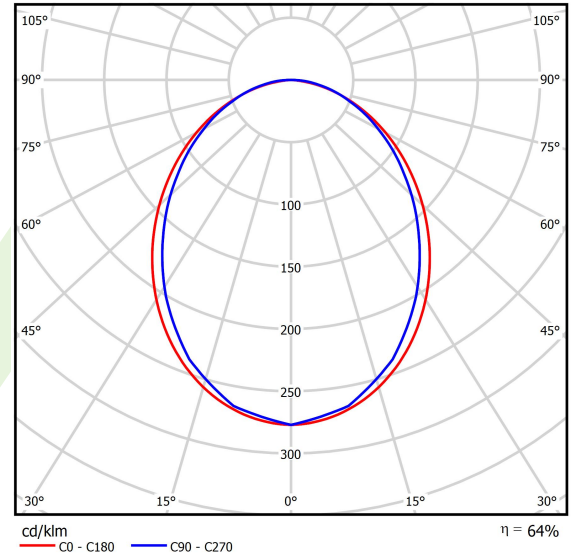

Mechanical data

Assembly	surface mounted on slings
Material	aluminum
Color	RAL 9005 (black)
Diffuser	PLX (PMMA opal)
Impact resistant	IK04
Dimensions [mm]	1418 x 48 x 70

A graph of light