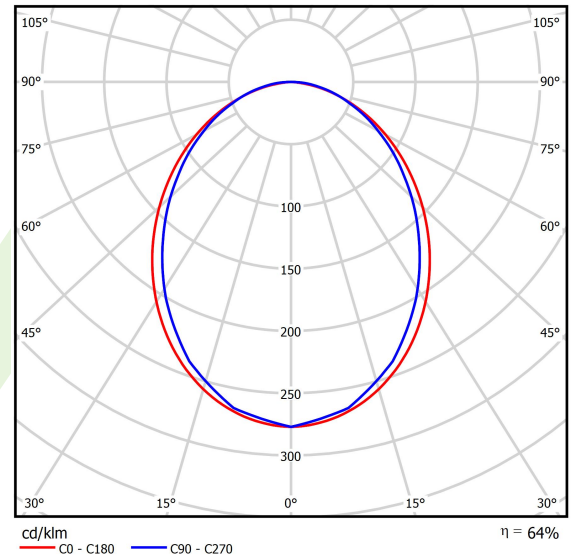

Mechanical data

Assembly	surface mounted on slings
Material	aluminum
Color	RAL 9005 (black)
Diffuser	PLX (PMMA opal)
Impact resistant	IK04
Dimensions [mm]	1418 x 48 x 70

A graph of light