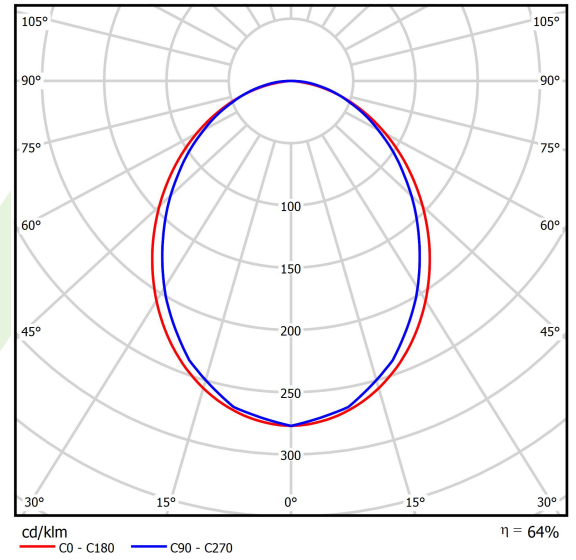

Product: X-LINE SLIM L-DOWN LED COMPACT 4000 PLX E 04 830 / L-1418MM S-1,5M**Index:** 19.4190.2211.04

Description

The luminaire is made of aluminum profile. There is only lower half-space light distribution (L-DOWN). Comparing to the traditional X-Line LED Compact, size of the luminaire has been reduced, and all construction has been closed in a narrow 48 mm profile, which gives now a more elegant form of the product. The X-Line Slim Compact uses a PLX or Micro-PRM opal diffuser. All of this allows to manipulate light and create lighting systems, facilitating the creation of comfortable vision in the interiors and their aesthetic appearance. The X-Line Slim Compact luminaire is designed for mounting on suspensions.

Product information

Category	Compact
Family	X-LINE SLIM LED COMPACT
Name	X-LINE SLIM L-DOWN LED COMPACT 4000 PLX E 04 830 / L-1418MM S-1,5M
Index	19.4190.2211.04

Light and electrical data

Light source	LED
Luminous flux LED [lm]	4524
LED power [W]	23
Luminaire luminous flux [lm]	2895,4
Power of luminaire [W]	26,1
Luminaire's light efficiency [lm/W]	110,9
Color of the light [K]	3000
CRI	>80
SDCM (LED sources)	3
Beam angle [°]	(C0-C180) / (C90-C270) - 96,4° / 90,2°
Photobiological risk class (IEC/EN 62471)	RG0
Protection against electric shock	I
Protection degree	IP40
Voltage	220..240 V, 50..60 Hz
Lifetime of LED sources [h]	90000
Lx/By	L80/B10
Operating temperature range [°C]	5 ÷ 35
Driver	standard on/off (E)
Power factor cos φ	>0,95
Circuit load capacity	25 (B10), 40 (B16), 39 (C10), 62 (C16)

Mechanical data

Assembly	surface mounted on slings
Material	aluminum
Color	RAL 9005 (black)
Diffuser	PLX (PMMA opal)
Impact resistant	IK04
Weight [kg]	2,05
Dimensions [mm]	1418 x 48 x 70

A graph of light