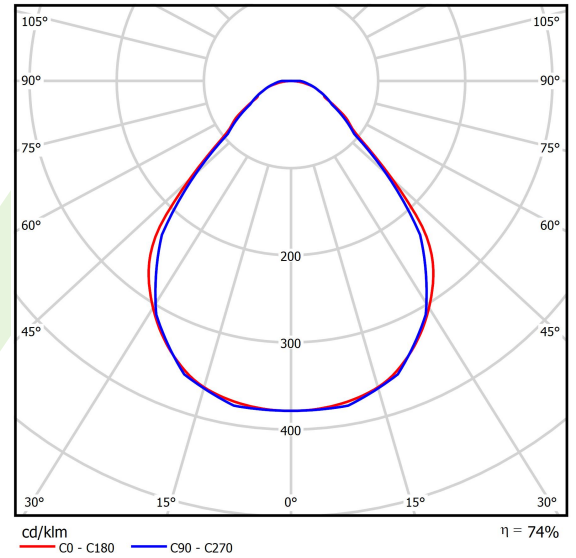

Mechanical data

Assembly	surface mounted on slings
Material	aluminum
Color	RAL 9016 (white)
Diffuser	Micro-PRM (micro-prismatic diffuser PMMA)
Impact resistant	IK04
Weight [kg]	2,05
Dimensions [mm]	1418 x 48 x 70

A graph of light