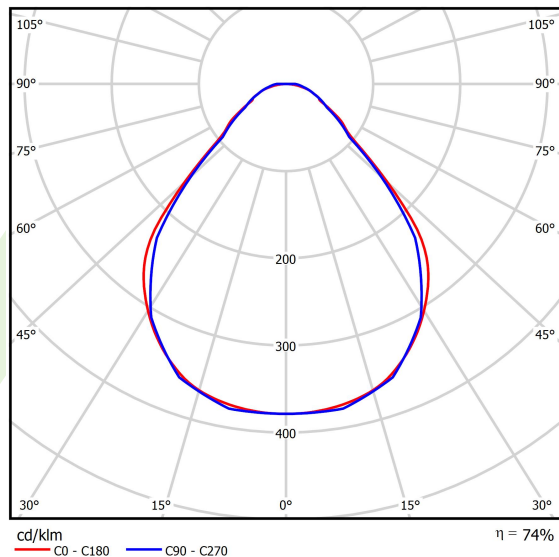

Mechanical data

Assembly	surface mounted on slings
Material	aluminum
Color	anodised aluminum
Diffuser	Micro-PRM (micro-prismatic diffuser PMMA)
Impact resistant	IK04
Dimensions [mm]	1418 x 48 x 70

A graph of light