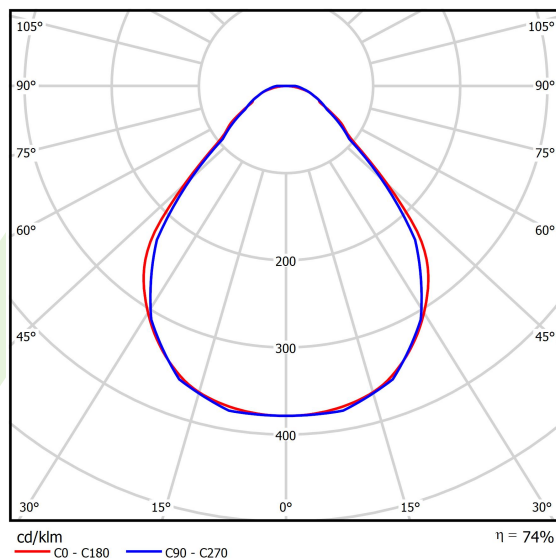

Mechanical data

Assembly	surface mounted on slings
Material	aluminum
Color	RAL 9005 (black)
Diffuser	Micro-PRM (micro-prismatic diffuser PMMA)
Impact resistant	IK04
Dimensions [mm]	1418 x 48 x 70

A graph of light