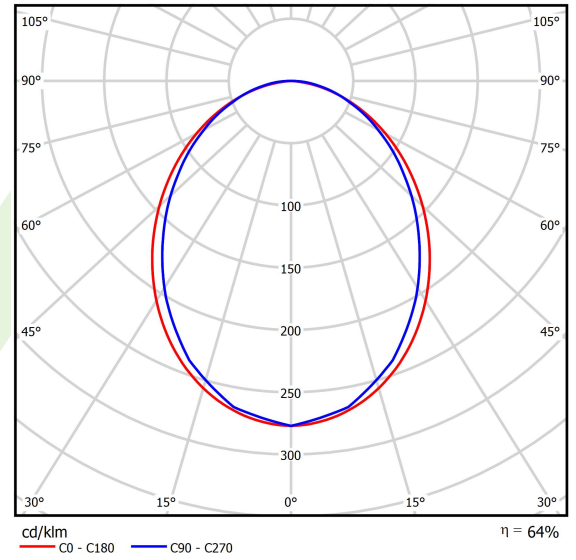

Product: X-LINE SLIM L-DOWN LED COMPACT 4000 PLX EDD 04 840 / L-1138MM S-1,5M

Index: 19.4190.1223.04

Description

The luminaire is made of aluminum profile. There is only lower half-space light distribution (L-DOWN). Comparing to the traditional X-Line LED Compact, size of the luminaire has been reduced, and all construction has been closed in a narrow 48 mm profile, which gives now a more elegant form of the product. The X-Line Slim Compact uses a PLX or Micro-PRM opal diffuser. All of this allows to manipulate light and create lighting systems, facilitating the creation of comfortable vision in the interiors and their aesthetic appearance. The X-Line Slim Compact luminaire is designed for mounting on suspensions. There is the possibility of fitting a luminaire with a sound-absorbing housing.

Product information

Category	Compact
Family	X-LINE SLIM LED COMPACT
Name	X-LINE SLIM L-DOWN LED COMPACT 4000 PLX EDD 04 840 / L-1138MM S-1,5M
Index	19.4190.1223.04

Light and electrical data

Light source	LED
Luminous flux LED [lm]	4458,5
LED power [W]	22,2
Luminaire luminous flux [lm]	2853,4
Power of luminaire [W]	25,2
Luminaire's light efficiency [lm/W]	113,2
Color of the light [K]	4000
CRI	>80
SDCM (LED sources)	3
Beam angle [°]	(C0-C180) / (C90-C270) - 96,4° / 90,2°
Photobiological risk class (IEC/EN 62471)	RG0
Protection against electric shock	I
Protection degree	IP40
Voltage	220..240 V, 50..60 Hz
Lifetime of LED sources [h]	90000
Lx/By	L80/B10
Operating temperature range [°C]	5 ÷ 35
Driver	DIM DALI (EDD)
Power factor cos φ	>0,95
Circuit load capacity	17 (B10), 28 (B16), 26 (C10), 41 (C16)

Mechanical data

Assembly	surface mounted on slings
Material	aluminum
Color	RAL 9005 (black)
Diffuser	PLX (PMMA opal)
Impact resistant	IK04
Weight [kg]	2,1
Dimensions [mm]	1138 x 48 x 70

A graph of light