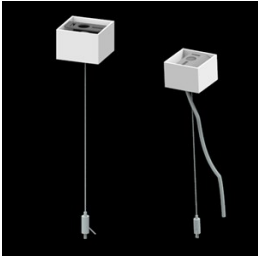

## Description

The luminaire is made of aluminum profile. There is only lower half-space light distribution (L-DOWN). Comparing to the traditional X-Line LED Compact, size of the luminaire has been reduced, and all construction has been closed in a narrow 48 mm profile, which gives now a more elegant form of the product. The X-Line Slim Compact uses a PLX or Micro-PRM opal diffuser. All of this allows to manipulate light and create lighting systems, facilitating the creation of comfortable vision in the interiors and their aesthetic appearance. The X-Line Slim Compact luminaire is designed for mounting on suspensions. There is the possibility of fitting a luminaire with a sound-absorbing housing.

**Mechanical data**

Assembly	surface mounted on slings
Material	aluminum
Color	RAL 9016 (white)
Diffuser	PLX (PMMA opal)
Impact resistant	IK04
Dimensions [mm]	1138 x 48 x 70

**A graph of light**

## Accessories

Index 6E1-500KW34K-3  
Name SUSPENSION NEW TYPE-A+B 34  
LENGHT 1,5M WIRE 3X SET

Index 6E1-8670-B-1,5-3X  
Name SUSPENSION NEW TYPE-F  
LENGHT-1,5 METER WIRE 3X 1-  
POINT

Index 19.3272.1205.00  
Name SUSPENSION NEW TYPE-E  
LENGHT-1,5 METER WITHOUT  
WIRE 1-POINT