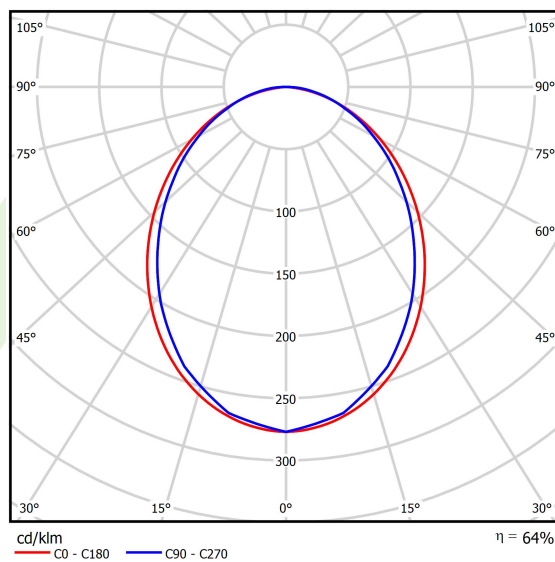

Mechanical data

Assembly	surface mounted on slings
Material	aluminum
Color	anodised aluminum
Diffuser	PLX (PMMA opal)
Impact resistant	IK04
Weight [kg]	2,05
Dimensions [mm]	1138 x 48 x 70

A graph of light