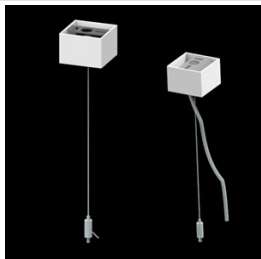

## Description

The luminaire is made of aluminum profile. There is only lower half-space light distribution (L-DOWN). Comparing to the traditional X-Line LED Compact, size of the luminaire has been reduced, and all construction has been closed in a narrow 48 mm profile, which gives now a more elegant form of the product. The X-Line Slim Compact uses a PLX or Micro-PRM opal diffuser. All of this allows to manipulate light and create lighting systems, facilitating the creation of comfortable vision in the interiors and their aesthetic appearance. The X-Line Slim Compact luminaire is designed for mounting on suspensions. There is the possibility of fitting a luminaire with a sound-absorbing housing.

**Mechanical data**

Assembly	surface mounted on slings
Material	aluminum
Color	anodised aluminum
Diffuser	PLX (PMMA opal)
Impact resistant	IK04
Weight [kg]	2,05
Dimensions [mm]	1138 x 48 x 70

**A graph of light**

## Accessories

Index 6E1-500KWANK-3

Name SUSPENSION NEW TYPE-A+B 24  
LENGHT 1,5M WIRE 3X SET

Index 6E1-8670-B-1,5-3X

Name SUSPENSION NEW TYPE-F  
LENGHT-1,5 METER WIRE 3X 1-  
POINT

Index 19.3272.1205.00

Name SUSPENSION NEW TYPE-E  
LENGHT-1,5 METER WITHOUT  
WIRE 1-POINT