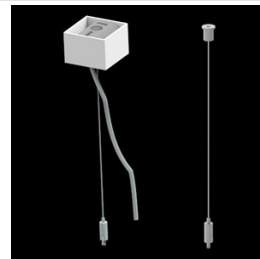

## Description

The luminaire is made of aluminum profile. There is only lower half-space light distribution (L-DOWN). Comparing to the traditional X-Line LED Compact, size of the luminaire has been reduced, and all construction has been closed in a narrow 48 mm profile, which gives now a more elegant form of the product. The X-Line Slim Compact uses a PLX or Micro-PRM opal diffuser. All of this allows to manipulate light and create lighting systems, facilitating the creation of comfortable vision in the interiors and their aesthetic appearance. The X-Line Slim Compact luminaire is designed for mounting on suspensions. There is the possibility of fitting a luminaire with a sound-absorbing housing.

**Mechanical data**

Assembly	surface mounted on slings
Material	aluminum
Color	RAL 9005 (black)
Diffuser	PLX (PMMA opal)
Impact resistant	IK04
Dimensions [mm]	1138 x 48 x 70

**A graph of light**

## Accessories

Index 6E1-500KW04K-3

Name SUSPENSION NEW TYPE-A+B 04  
LENGHT 1,5M WIRE 3X SET

Index 6E1-8670-B-1,5-3X

Name SUSPENSION NEW TYPE-F  
LENGHT-1,5 METER WIRE 3X 1-  
POINT

Index 19.3272.1205.00

Name SUSPENSION NEW TYPE-E  
LENGHT-1,5 METER WITHOUT  
WIRE 1-POINT

Index 6E1-500KWB04K-3

Name SUSPENSION NEW TYPE-A+E 04  
LENGHT 1,5M WIRE 3X SET

Index 6E1-9875-4-1,5-3X

Name SUSPENSION NEW TYPE-D  
LENGHT-1,5 METER WIRE 3X 1-  
POINT

Index 6E1-9875-3-1,5

Name SUSPENSION NEW TYPE-C  
LENGHT-1,5 METER WITHOUT  
WIRE 1-POINT