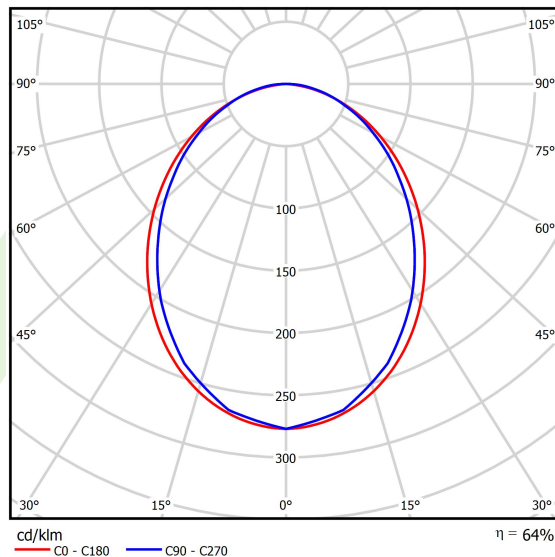

Mechanical data

Assembly	surface mounted on slings
Material	aluminum
Color	anodised aluminum
Diffuser	PLX (PMMA opal)
Impact resistant	IK04
Dimensions [mm]	1138 x 48 x 70

A graph of light