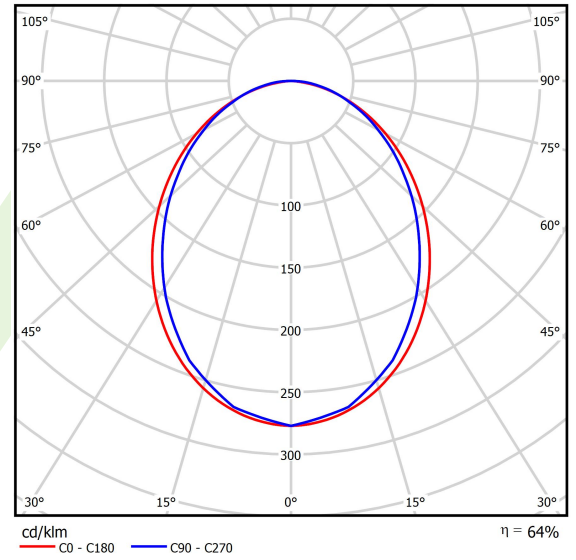

Mechanical data

Assembly	surface mounted on slings
Material	aluminum
Color	RAL 9005 (black)
Diffuser	PLX (PMMA opal)
Impact resistant	IK04
Weight [kg]	2,05
Dimensions [mm]	1138 x 48 x 70

A graph of light