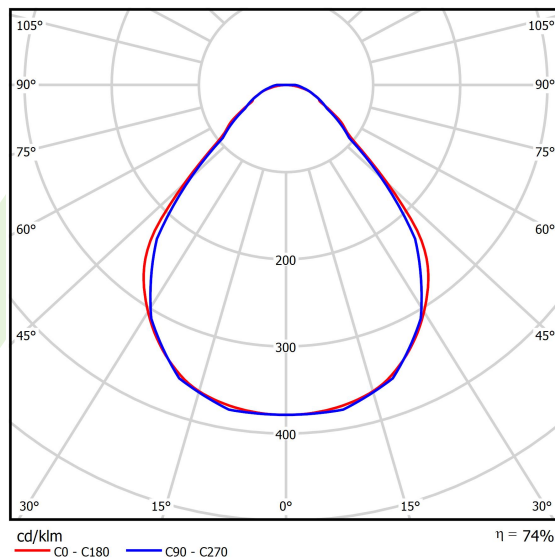

Mechanical data

Assembly	surface mounted on slings
Material	aluminum
Color	RAL 9016 (white)
Diffuser	Micro-PRM (micro-prismatic diffuser PMMA)
Impact resistant	IK04
Weight [kg]	2,1
Dimensions [mm]	1138 x 48 x 70

A graph of light