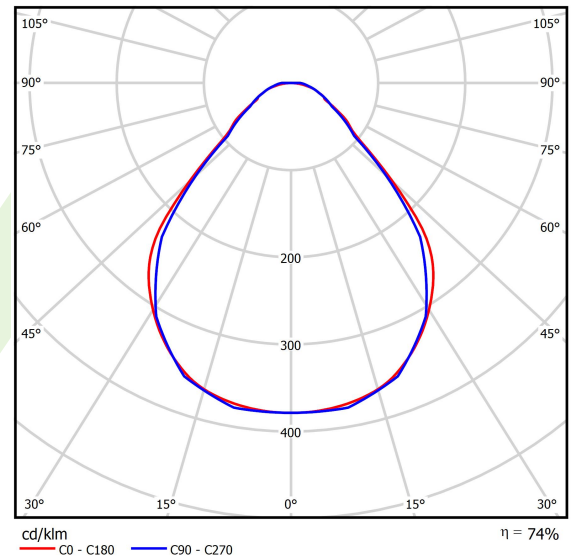

Mechanical data

Assembly	surface mounted on slings
Material	aluminum
Color	anodised aluminum
Diffuser	Micro-PRM (micro-prismatic diffuser PMMA)
Impact resistant	IK04
Weight [kg]	2,1
Dimensions [mm]	1138 x 48 x 70

A graph of light