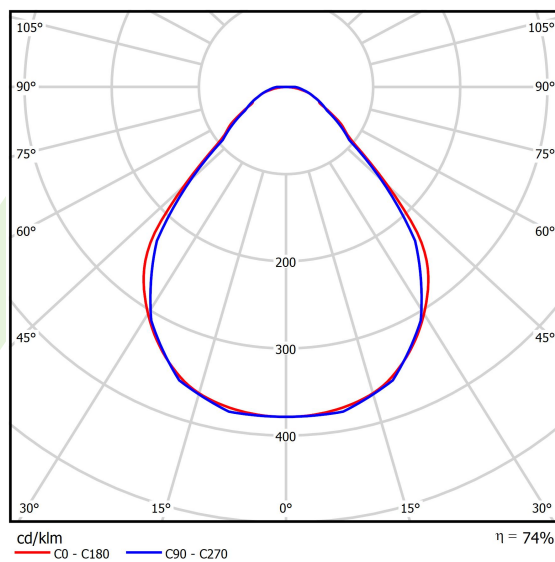

Mechanical data

Assembly	surface mounted on slings
Material	aluminum
Color	RAL 9005 (black)
Diffuser	Micro-PRM (micro-prismatic diffuser PMMA)
Impact resistant	IK04
Weight [kg]	2,05
Dimensions [mm]	1138 x 48 x 70

A graph of light