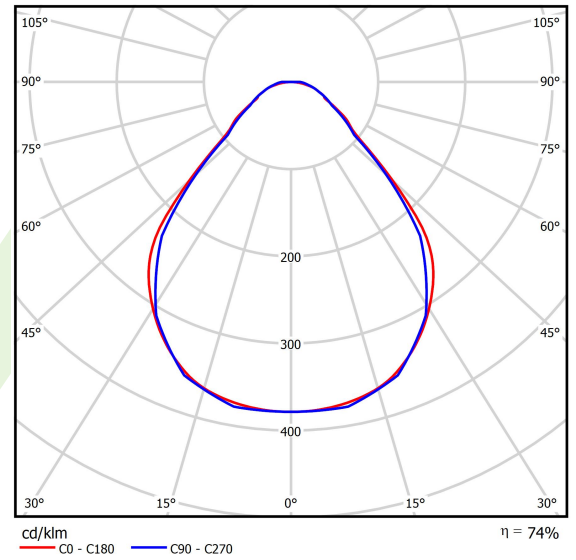

Product: X-LINE SLIM L-DOWN LED COMPACT 4000 MICRO-PRM EDD 34 830 / L-1138MM S-1,5M

Index: 19.4190.1113.34

Description

The luminaire is made of aluminum profile. There is only lower half-space light distribution (L-DOWN). Comparing to the traditional X-Line LED Compact, size of the luminaire has been reduced, and all construction has been closed in a narrow 48 mm profile, which gives now a more elegant form of the product. The X-Line Slim Compact uses a PLX or Micro-PRM opal diffuser. All of this allows to manipulate light and create lighting systems, facilitating the creation of comfortable vision in the interiors and their aesthetic appearance. The X-Line Slim Compact luminaire is designed for mounting on suspensions. There is the possibility of fitting a luminaire with a sound-absorbing housing.

Product information

Category	Compact
Family	X-LINE SLIM LED COMPACT
Name	X-LINE SLIM L-DOWN LED COMPACT 4000 MICRO-PRM EDD 34 830 / L-1138MM S-1,5M
Index	19.4190.1113.34

Light and electrical data

Light source	LED
Luminous flux LED [lm]	4280,2
LED power [W]	22,2
Luminaire luminous flux [lm]	3167,3
Power of luminaire [W]	25,2
Luminaire's light efficiency [lm/W]	125,7
Color of the light [K]	3000
CRI	>80
SDCM (LED sources)	3
Beam angle [°]	(C0-C180) / (C90-C270) - 88,4° / 86°
Photobiological risk class (IEC/EN 62471)	RG0
Protection against electric shock	I
Protection degree	IP40
Voltage	220..240 V, 50..60 Hz
Lifetime of LED sources [h]	90000
Lx/By	L80/B10
Operating temperature range [°C]	5 ÷ 35
Driver	DIM DALI (EDD)
Power factor cos φ	>0,95
Circuit load capacity	17 (B10), 28 (B16), 26 (C10), 41 (C16)

Mechanical data

Assembly	surface mounted on slings
Material	aluminum
Color	RAL 9016 (white)
Diffuser	Micro-PRM (micro-prismatic diffuser PMMA)
Impact resistant	IK04
Dimensions [mm]	1138 x 48 x 70

A graph of light