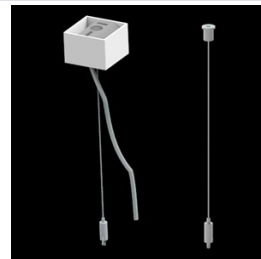

Product: X-LINE SLIM L-DOWN LED COMPACT 4000 MICRO-PRM EDD 24 830 / L-1138MM S-1,5M

Index: 19.4190.1113.24

Description

The luminaire is made of aluminum profile. There is only lower half-space light distribution (L-DOWN). Comparing to the traditional X-Line LED Compact, size of the luminaire has been reduced, and all construction has been closed in a narrow 48 mm profile, which gives now a more elegant form of the product. The X-Line Slim Compact uses a PLX or Micro-PRM opal diffuser. All of this allows to manipulate light and create lighting systems, facilitating the creation of comfortable vision in the interiors and their aesthetic appearance. The X-Line Slim Compact luminaire is designed for mounting on suspensions. There is the possibility of fitting a luminaire with a sound-absorbing housing. *Selected luminary variants are available with ENEC certificate.

Mechanical data

Assembly	surface mounted on slings
Material	aluminum
Color	anodised aluminum
Diffuser	Micro-PRM (micro-prismatic diffuser PMMA)
Impact resistant	IK04
Dimensions [mm]	1138 x 48 x 70

A graph of light

Accessories

Index 6E1-500KWANK-5

Name SUSPENSION NEW TYPE-A+B 24
LENGHT 1,5M WIRE 5X SET

Index 6E1-8670-B-1,5-5X

Name SUSPENSION NEW TYPE-F
LENGHT-1,5 METER WIRE 5X 1-
POINT

Index 19.3272.1205.00

Name SUSPENSION NEW TYPE-E
LENGHT-1,5 METER WITHOUT
WIRE 1-POINT

Index 6E1-500KWB24K-5

Name SUSPENSION NEW TYPE-A+E 24
LENGHT 1,5M WIRE 5X SET

Index 6E1-9875-4-1,5-5X

Name SUSPENSION NEW TYPE-D
LENGHT-1,5 METER WIRE 5X 1-
POINT

Index 6E1-9875-3-1,5

Name SUSPENSION NEW TYPE-C
LENGHT-1,5 METER WITHOUT
WIRE 1-POINT