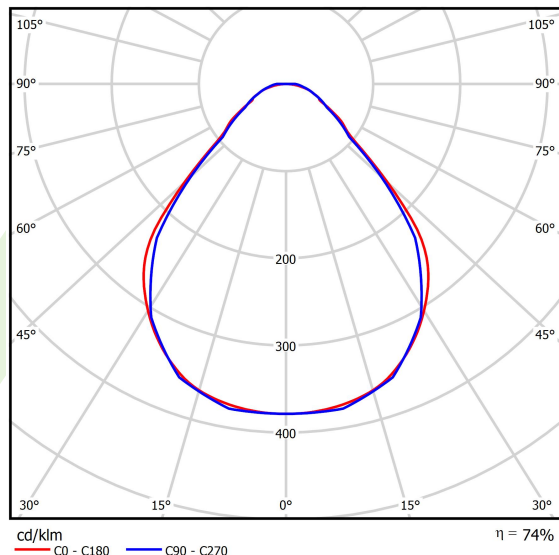

Product: X-LINE SLIM L-DOWN LED COMPACT 4000 MICRO-PRM EDD 24 830 / L-1138MM S-1,5M

Index: 19.4190.1113.24

Description

The luminaire is made of aluminum profile. There is only lower half-space light distribution (L-DOWN). Comparing to the traditional X-Line LED Compact, size of the luminaire has been reduced, and all construction has been closed in a narrow 48 mm profile, which gives now a more elegant form of the product. The X-Line Slim Compact uses a PLX or Micro-PRM opal diffuser. All of this allows to manipulate light and create lighting systems, facilitating the creation of comfortable vision in the interiors and their aesthetic appearance. The X-Line Slim Compact luminaire is designed for mounting on suspensions. There is the possibility of fitting a luminaire with a sound-absorbing housing.

Product information

Category	Compact
Family	X-LINE SLIM LED COMPACT
Name	X-LINE SLIM L-DOWN LED COMPACT 4000 MICRO-PRM EDD 24 830 / L-1138MM S-1,5M
Index	19.4190.1113.24

Light and electrical data

Light source	LED
Luminous flux LED [lm]	4280,2
LED power [W]	22,2
Luminaire luminous flux [lm]	3167,3
Power of luminaire [W]	25,2
Luminaire's light efficiency [lm/W]	125,7
Color of the light [K]	3000
CRI	>80
SDCM (LED sources)	3
Beam angle [°]	(C0-C180) / (C90-C270) - 88,4° / 86°
Photobiological risk class (IEC/EN 62471)	RG0
Protection against electric shock	I
Protection degree	IP40
Voltage	220..240 V, 50..60 Hz
Lifetime of LED sources [h]	90000
Lx/By	L80/B10
Operating temperature range [°C]	5 ÷ 35
Driver	DIM DALI (EDD)
Power factor cos φ	>0,95
Circuit load capacity	17 (B10), 28 (B16), 26 (C10), 41 (C16)

Mechanical data

Assembly	surface mounted on slings
Material	aluminum
Color	anodised aluminum
Diffuser	Micro-PRM (micro-prismatic diffuser PMMA)
Impact resistant	IK04
Dimensions [mm]	1138 x 48 x 70

A graph of light