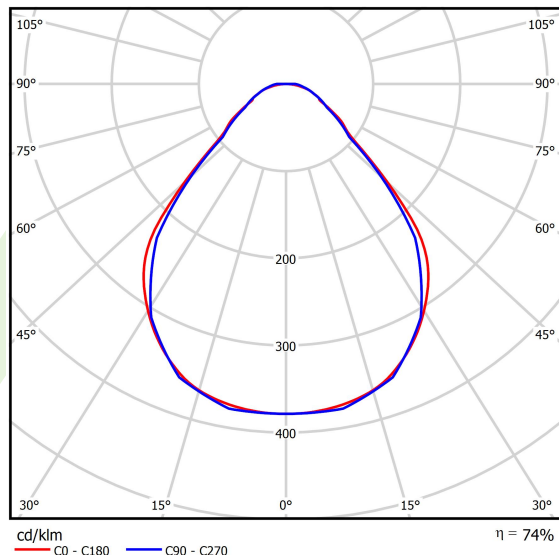

Product: X-LINE SLIM L-DOWN LED COMPACT 4000 MICRO-PRM EDD 24 830 / L-1138MM S-1,5M

Index: 19.4190.1113.24

Description

The luminaire is made of aluminum profile. There is only lower half-space light distribution (L-DOWN). Comparing to the traditional X-Line LED Compact, size of the luminaire has been reduced, and all construction has been closed in a narrow 48 mm profile, which gives now a more elegant form of the product. The X-Line Slim Compact uses a PLX or Micro-PRM opal diffuser. All of this allows to manipulate light and create lighting systems, facilitating the creation of comfortable vision in the interiors and their aesthetic appearance. The X-Line Slim Compact luminaire is designed for mounting on suspensions. There is the possibility of fitting a luminaire with a sound-absorbing housing.

Product information

Category	Compact
Family	X-LINE SLIM LED COMPACT
Name	X-LINE SLIM L-DOWN LED COMPACT 4000 MICRO-PRM EDD 24 830 / L-1138MM S-1,5M
Index	19.4190.1113.24

Light and electrical data

Light source	LED
Luminous flux LED [lm]	4280,2
LED power [W]	22,2
Luminaire luminous flux [lm]	3167,3
Power of luminaire [W]	25,2
Luminaire's light efficiency [lm/W]	132,6
Color of the light [K]	3000
CRI	>80
SDCM (LED sources)	3
Beam angle [°]	(C0-C180) / (C90-C270) - 88,4° / 86°
Photobiological risk class (IEC/EN 62471)	RG0
Protection against electric shock	I
Protection degree	IP40
Voltage	220..240 V, 50..60 Hz
Lifetime of LED sources [h]	90000
Lx/By	L80/B10
Operating temperature range [°C]	5 ÷ 35
Driver	DIM DALI (EDD)
Power factor cos φ	>0,95
Circuit load capacity	17 (B10), 28 (B16), 26 (C10), 41 (C16)

Mechanical data

Assembly	surface mounted on slings
Material	aluminum
Color	anodised aluminum
Diffuser	Micro-PRM (micro-prismatic diffuser PMMA)
Impact resistant	IK04
Dimensions [mm]	1138 x 48 x 70

A graph of light