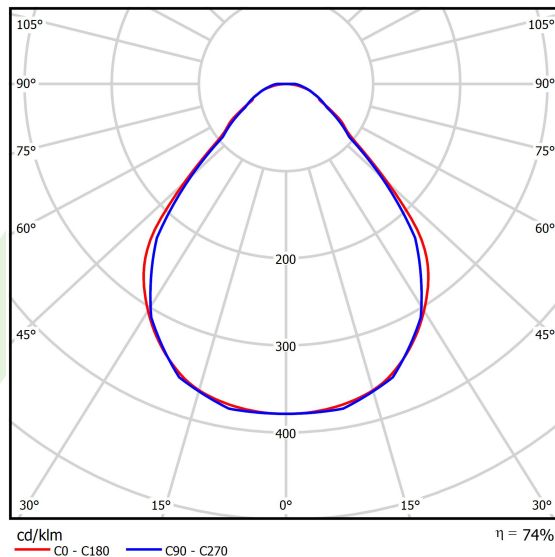

Mechanical data

Assembly	surface mounted on slings
Material	aluminum
Color	anodised aluminum
Diffuser	Micro-PRM (micro-prismatic diffuser PMMA)
Impact resistant	IK04
Dimensions [mm]	1138 x 48 x 70

A graph of light