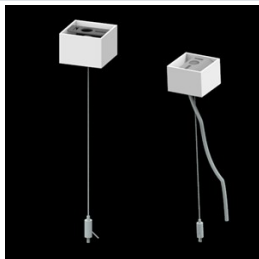

Product: X-LINE SLIM L-DOWN LED COMPACT 4000 MICRO-PRM EDD 24 830 / L-1138MM S-1,5M

Index: 19.4190.1113.24

Description

The luminaire is made of aluminum profile. There is only lower half-space light distribution (L-DOWN). Comparing to the traditional X-Line LED Compact, size of the luminaire has been reduced, and all construction has been closed in a narrow 48 mm profile, which gives now a more elegant form of the product. The X-Line Slim Compact uses a PLX or Micro-PRM opal diffuser. All of this allows to manipulate light and create lighting systems, facilitating the creation of comfortable vision in the interiors and their aesthetic appearance. The X-Line Slim Compact luminaire is designed for mounting on suspensions. There is the possibility of fitting a luminaire with a sound-absorbing housing. *Selected luminary variants are available with ENEC certificate.

Mechanical data

Assembly	surface mounted on slings
Material	aluminum
Color	anodised aluminum
Diffuser	Micro-PRM (micro-prismatic diffuser PMMA)
Impact resistant	IK04
Dimensions [mm]	1138 x 48 x 70

A graph of light

Accessories

Index 6E1-500KWANK-5

Name SUSPENSION NEW TYPE-A+B 24
LENGHT 1,5M WIRE 5X SET

Index 6E1-8670-B-1,5-5X

Name SUSPENSION NEW TYPE-F
LENGHT-1,5 METER WIRE 5X 1-
POINT

Index 19.3272.1205.00

Name SUSPENSION NEW TYPE-E
LENGHT-1,5 METER WITHOUT
WIRE 1-POINT