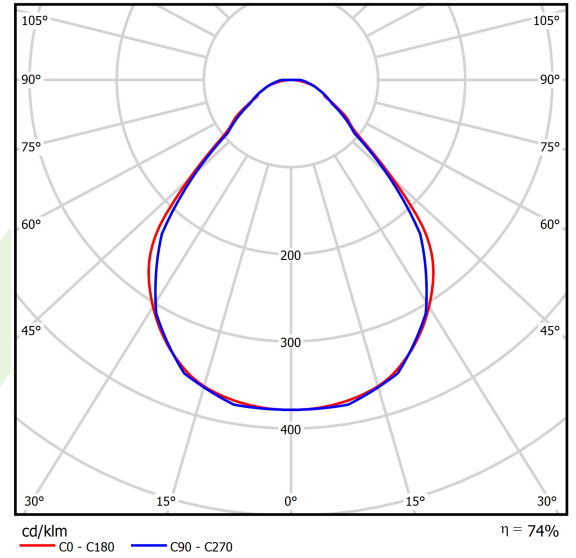

Product: X-LINE SLIM L-DOWN LED COMPACT 4000 MICRO-PRM EDD 04 830 / L-1138MM S-1,5M

Index: 19.4190.1113.04

Description

The luminaire is made of aluminum profile. There is only lower half-space light distribution (L-DOWN). Comparing to the traditional X-Line LED Compact, size of the luminaire has been reduced, and all construction has been closed in a narrow 48 mm profile, which gives now a more elegant form of the product. The X-Line Slim Compact uses a PLX or Micro-PRM opal diffuser. All of this allows to manipulate light and create lighting systems, facilitating the creation of comfortable vision in the interiors and their aesthetic appearance. The X-Line Slim Compact luminaire is designed for mounting on suspensions. There is the possibility of fitting a luminaire with a sound-absorbing housing.

Product information

Category	Compact
Family	X-LINE SLIM LED COMPACT
Name	X-LINE SLIM L-DOWN LED COMPACT 4000 MICRO-PRM EDD 04 830 / L-1138MM S-1,5M
Index	19.4190.1113.04

Light and electrical data

Light source	LED
Luminous flux LED [lm]	4280,2
LED power [W]	22,2
Luminaire luminous flux [lm]	3167,3
Power of luminaire [W]	25,2
Luminaire's light efficiency [lm/W]	132,6
Color of the light [K]	3000
CRI	>80
SDCM (LED sources)	3
Beam angle [°]	(C0-C180) / (C90-C270) - 88,4° / 86°
Photobiological risk class (IEC/EN 62471)	RG0
Protection against electric shock	I
Protection degree	IP40
Voltage	220..240 V, 50..60 Hz
Lifetime of LED sources [h]	90000
Lx/By	L80/B10
Operating temperature range [°C]	5 ÷ 35
Driver	DIM DALI (EDD)
Power factor cos φ	>0,95
Circuit load capacity	17 (B10), 28 (B16), 26 (C10), 41 (C16)

Mechanical data

Assembly	surface mounted on slings
Material	aluminum
Color	RAL 9005 (black)
Diffuser	Micro-PRM (micro-prismatic diffuser PMMA)
Impact resistant	IK04
Dimensions [mm]	1138 x 48 x 70

A graph of light