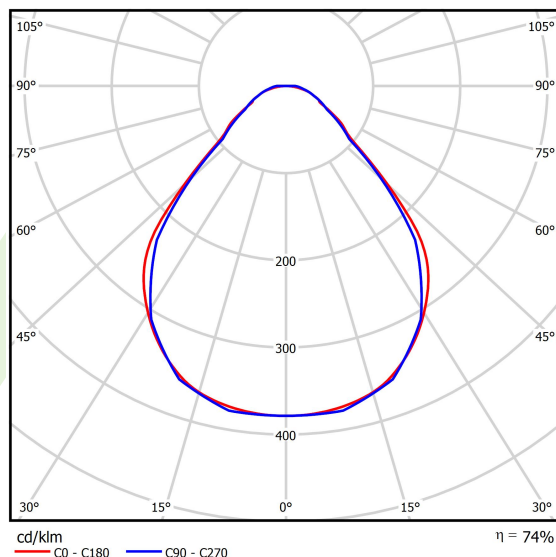

Product: X-LINE SLIM L-DOWN LED COMPACT 4000 MICRO-PRM E 34 830 / L-1138MM S-1,5M

Index: 19.4190.1111.34

Description

The luminaire is made of aluminum profile. There is only lower half-space light distribution (L-DOWN). Comparing to the traditional X-Line LED Compact, size of the luminaire has been reduced, and all construction has been closed in a narrow 48 mm profile, which gives now a more elegant form of the product. The X-Line Slim Compact uses a PLX or Micro-PRM opal diffuser. All of this allows to manipulate light and create lighting systems, facilitating the creation of comfortable vision in the interiors and their aesthetic appearance. The X-Line Slim Compact luminaire is designed for mounting on suspensions. There is the possibility of fitting a luminaire with a sound-absorbing housing.

Product information

Category	Compact
Family	X-LINE SLIM LED COMPACT
Name	X-LINE SLIM L-DOWN LED COMPACT 4000 MICRO-PRM E 34 830 / L-1138MM S-1,5M
Index	19.4190.1111.34

Light and electrical data

Light source	LED
Luminous flux LED [lm]	4280,2
LED power [W]	22,2
Luminaire luminous flux [lm]	3167,3
Power of luminaire [W]	25,2
Luminaire's light efficiency [lm/W]	132,6
Color of the light [K]	3000
CRI	>80
SDCM (LED sources)	3
Beam angle [°]	(C0-C180) / (C90-C270) - 88,4° / 86°
Photobiological risk class (IEC/EN 62471)	RG0
Protection against electric shock	I
Protection degree	IP40
Voltage	220..240 V, 50..60 Hz
Lifetime of LED sources [h]	90000
Lx/By	L80/B10
Operating temperature range [°C]	5 ÷ 35
Driver	standard on/off (E)
Power factor cos φ	>0,95
Circuit load capacity	25 (B10), 40 (B16), 39 (C10), 62 (C16)

Mechanical data

Assembly	surface mounted on slings
Material	aluminum
Color	RAL 9016 (white)
Diffuser	Micro-PRM (micro-prismatic diffuser PMMA)
Impact resistant	IK04
Dimensions [mm]	1138 x 48 x 70

A graph of light