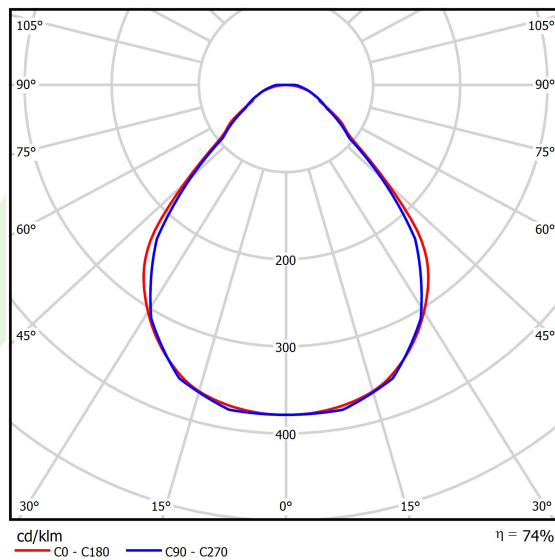

Mechanical data

Assembly	surface mounted on slings
Material	aluminum
Color	anodised aluminum
Diffuser	Micro-PRM (micro-prismatic diffuser PMMA)
Impact resistant	IK04
Weight [kg]	2,1
Dimensions [mm]	1138 x 48 x 70

A graph of light