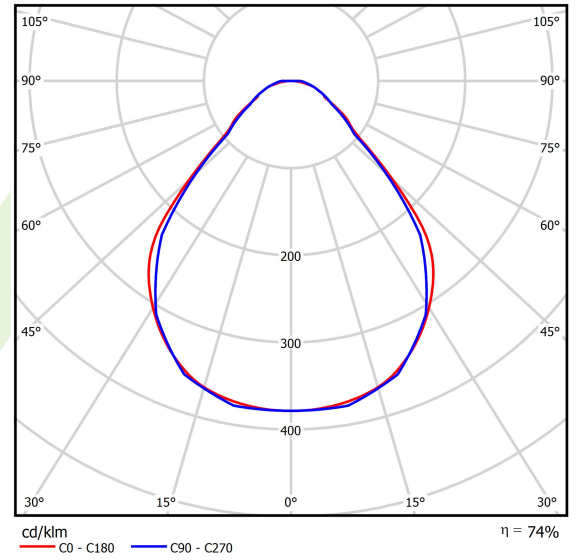

Mechanical data

Assembly	surface mounted on slings
Material	aluminum
Color	RAL 9005 (black)
Diffuser	Micro-PRM (micro-prismatic diffuser PMMA)
Impact resistant	IK04
Weight [kg]	2,1
Dimensions [mm]	1138 x 48 x 70

A graph of light