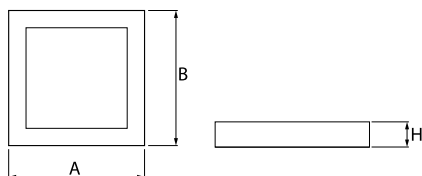

Product information

Category	Surface mounted luminaires
Family	X-LINE SQ SURFACE LED
Name	X-LINE SQ SURFACE LED 8800 MICRO-PRM E 24 840
Index	19.4187.2121.24

Light and electrical data

Light source	LED
Luminous flux LED [lm]	9130
LED power [W]	46,8
Luminaire luminous flux [lm]	6877
Power of luminaire [W]	49,1
Luminaire's light efficiency [lm/W]	140,1
Color of the light [K]	4000
CRI	>80
SDCM (LED sources)	3
Beam angle [°]	(C0-C180) / (C90-C270) - 82,8° / 97,2°
Protection against electric shock	I
Protection degree	IP20
Voltage	220..240 V, 50..60 Hz
Lifetime of LED sources [h]	100000 (1) / 147000 (2)
Lx/By	L80/B10 (1) / L70/B50 (2)
Operating temperature range [°C]	5 ÷ 30
Driver	standard on/off (E)
Power factor cos φ	>0,95
Circuit load capacity	15 (B10), 25 (B16), 24 (C10), 38 (C16)

Mechanical data

Assembly	directly mounted to ceiling construction or surface mounted on slings using accessories
Material	aluminum
Color	anodised aluminum
Diffuser	Micro-PRM (micro-prismatic diffuser PMMA)
Impact resistant	IK04
Weight [kg]	5,7
Dimensions [mm]	630 x 630 x 72