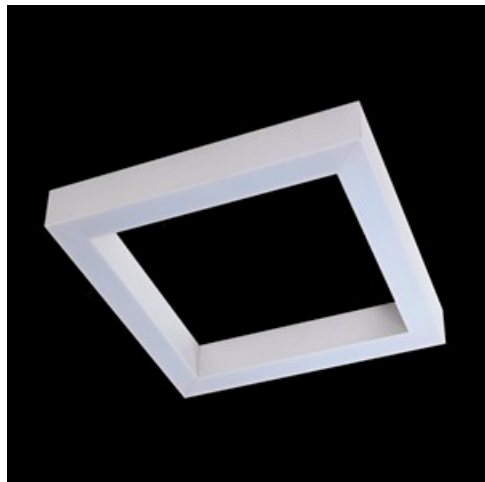

Product: X-LINE SQ SURFACE LED 8800 MICRO-PRM E 24 840

Index: 19.4187.2121.24

Description

Luminaire made from aluminum profile adapted to be mounted on suspensions, or directly on a solid ceiling construction. LED sources of the high illumination efficacy, and the color temperature of 3000 K or 4000 K, make the light source. Diode illumination stream is 5200 lm or 8800 lm. PMMA opal or micro prism diffuser available. Luminaire to be used in offices, conference halls, all structures of public sectors.

Product information

Category	Surface mounted luminaires
Family	X-LINE SQ SURFACE LED
Name	X-LINE SQ SURFACE LED 8800 MICRO-PRM E 24 840
Index	19.4187.2121.24

Light and electrical data

Light source	LED
Luminous flux LED [lm]	9130
LED power [W]	46,8
Luminaire luminous flux [lm]	6877
Power of luminaire [W]	49,1
Luminaire's light efficiency [lm/W]	140,1
Color of the light [K]	4000
CRI	>80
SDCM (LED sources)	3
Beam angle [°]	(C0-C180) / (C90-C270) - 82,8° / 97,2°
Protection against electric shock	I
Protection degree	IP20
Voltage	220..240 V, 50..60 Hz
Lifetime of LED sources [h]	100000 (1) / 147000 (2)
Lx/By	L80/B10 (1) / L70/B50 (2)
Operating temperature range [°C]	5 ÷ 30
Driver	standard on/off (E)
Power factor cos φ	>0,95
Circuit load capacity	15 (B10), 25 (B16), 24 (C10), 38 (C16)

Mechanical data

Assembly	directly mounted to ceiling construction or surface mounted on slings using accessories
Material	aluminum
Color	anodised aluminum
Diffuser	Micro-PRM (micro-prismatic diffuser PMMA)
Impact resistant	IK04
Weight [kg]	5,7
Dimensions [mm]	630 x 630 x 72