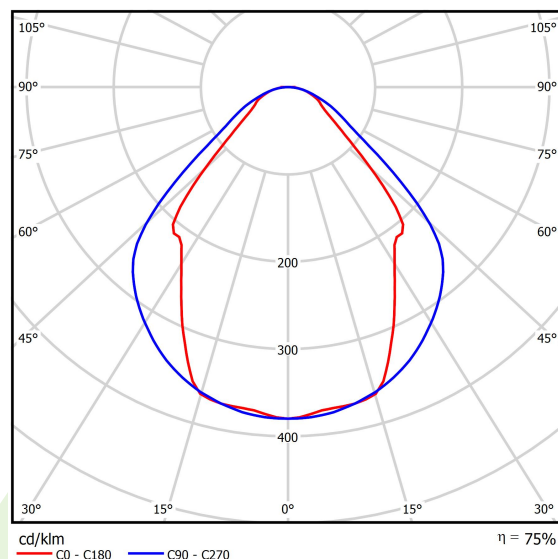

## Light and electrical data

Light source	LED
Luminous flux LED [lm]	8811
LED power [W]	46,8
Luminaire luminous flux [lm]	6636
Power of luminaire [W]	49,1
Luminaire's light efficiency [lm/W]	135,2
Color of the light [K]	3000
CRI	>80
SDCM (LED sources)	3
Beam angle [°]	(C0-C180) / (C90-C270) - 82,8° / 97,2°
Protection against electric shock	I
Protection degree	IP20
Voltage	220..240 V, 50..60 Hz
Lifetime of LED sources [h]	100000 (1) / 147000 (2)
Lx/By	L80/B10 (1) / L70/B50 (2)
Operating temperature range [°C]	5 ÷ 30
Driver	DIM DALI (EDD)
Power factor cos φ	>0,95
Circuit load capacity	14 (B10), 23 (B16), 22 (C10), 35 (C16)

## A graph of light