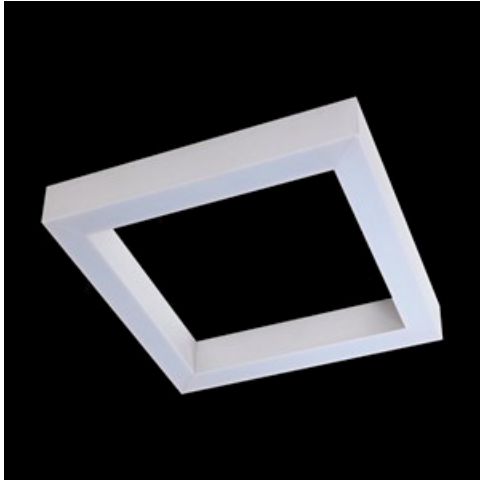

Product: X-LINE SQ SURFACE LED 8800 MICRO-PRM EDD 24 830

Index: 19.4187.2113.24

Description

Luminaire made from aluminum profile adapted to be mounted on suspensions, or directly on a solid ceiling construction. LED sources of the high illumination efficacy, and the color temperature of 3000 K or 4000 K, make the light source. Diode illumination stream is 5200 lm or 8800 lm. PMMA opal or micro prism diffuser available. Luminaire to be used in offices, conference halls, all structures of public sectors.

Product information

Category	Surface mounted luminaires
Family	X-LINE SQ SURFACE LED
Name	X-LINE SQ SURFACE LED 8800 MICRO-PRM EDD 24 830
Index	19.4187.2113.24

Light and electrical data

Light source	LED
Luminous flux LED [lm]	8811
LED power [W]	46,8
Luminaire luminous flux [lm]	6636
Power of luminaire [W]	49,1
Luminaire's light efficiency [lm/W]	135,2
Color of the light [K]	3000
CRI	>80
SDCM (LED sources)	3
Beam angle [°]	(C0-C180) / (C90-C270) - 82,8° / 97,2°
Protection against electric shock	I
Protection degree	IP20
Voltage	220..240 V, 50..60 Hz
Lifetime of LED sources [h]	100000 (1) / 147000 (2)
Lx/By	L80/B10 (1) / L70/B50 (2)
Operating temperature range [°C]	5 ÷ 30
Driver	DIM DALI (EDD)
Power factor cos φ	>0,95
Circuit load capacity	14 (B10), 23 (B16), 22 (C10), 35 (C16)

Mechanical data

Assembly	directly mounted to ceiling construction or surface mounted on slings using accessories
Material	aluminum
Color	anodised aluminum
Diffuser	Micro-PRM (micro-prismatic diffuser PMMA)
Impact resistant	IK04
Weight [kg]	5,27
Dimensions [mm]	630 x 630 x 72