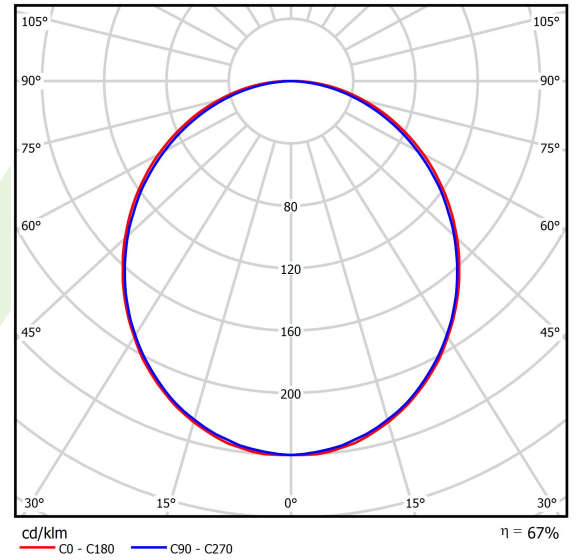

Mechanical data

Assembly	directly mounted to ceiling construction or surface mounted on slings using accessories
Material	aluminum
Color	anodised aluminum
Diffuser	PLX (PMMA opal)
Impact resistant	IK04
Weight [kg]	5,2
Dimensions [mm]	630 x 630 x 72

A graph of light

Accessories

Index 6E1-500KWAN1P-5
Name SUSPENSION NEW TYPE-A 24
LENGHT 1,5M WIRE 5X 1-POINT

Index 6E1-500KWAN1P-B
Name SUSPENSION NEW TYPE-B 24
LENGHT 1,5M WITHOUT WIRE 1-POINT

Index 6E1-8670-B-1.5-5X
Name SUSPENSION NEW TYPE-F
LENGHT-1,5 METER WIRE 5X 1-POINT

Index 19.3272.1205.00
Name SUSPENSION NEW TYPE-E
LENGHT-1,5 METER WITHOUT WIRE 1-POINT