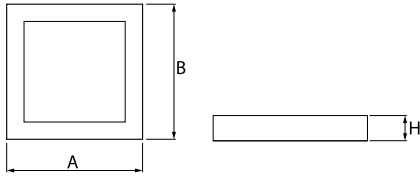

Light source	LED
Luminous flux LED [lm]	5051
LED power [W]	26,6
Luminaire luminous flux [lm]	3367
Power of luminaire [W]	28,2
Luminaire's light efficiency [lm/W]	119,4
Color of the light [K]	3000
CRI	>80
SDCM (LED sources)	3
Beam angle [°]	(C0-C180) / (C90-C270) - 109° / 107,2°
Protection against electric shock	I
Protection degree	IP20
Voltage	220..240 V, 50..60 Hz
Lifetime of LED sources [h]	100000 (1) / 147000 (2)
Lx/By	L80/B10 (1) / L70/B50 (2)
Operating temperature range [°C]	5 ÷ 30
Driver	DIM DALI (EDD)
Power factor cos φ	>0,95
Circuit load capacity	17 (B10), 28 (B16), 26 (C10), 41 (C16)

Mechanical data

Assembly	directly mounted to ceiling construction or surface mounted on slings using accessories
Material	aluminum
Color	anodised aluminum
Diffuser	PLX (PMMA opal)
Impact resistant	IK04
Weight [kg]	5,2
Dimensions [mm]	630 x 630 x 72