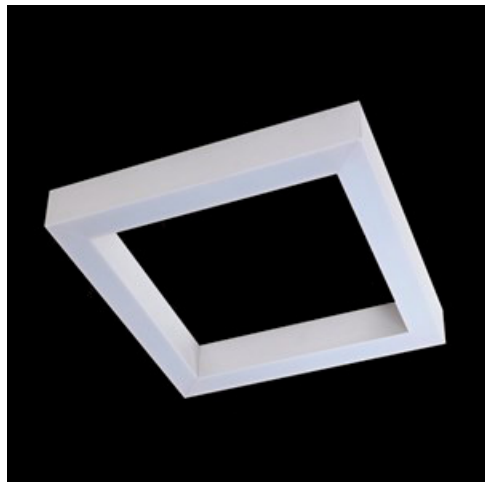

Product: X-LINE SQ SURFACE LED 5200 PLX EDD 24 830 / 630X630MM

Index: 19.4187.1213.24

Description

Luminaire made from aluminum profile adapted to be mounted on suspensions, or directly on a solid ceiling construction. LED sources of the high illumination efficacy, and the color temperature of 3000 K or 4000 K, make the light source. Diode illumination stream is 5200 lm or 8800 lm. PMMA opal or micro prism diffuser available. Luminaire to be used in offices, conference halls, all structures of public sectors.

Product information

Category	Surface mounted luminaires
Family	X-LINE SQ SURFACE LED
Name	X-LINE SQ SURFACE LED 5200 PLX EDD 24 830 / 630X630MM
Index	19.4187.1213.24
EAN	5902107050313

Light and electrical data

Mechanical data

Assembly	directly mounted to ceiling construction or surface mounted on slings using accessories
Material	aluminum
Color	anodised aluminum
Diffuser	PLX (PMMA opal)
Impact resistant	IK04
Weight [kg]	5,2
Dimensions [mm]	630 x 630 x 72