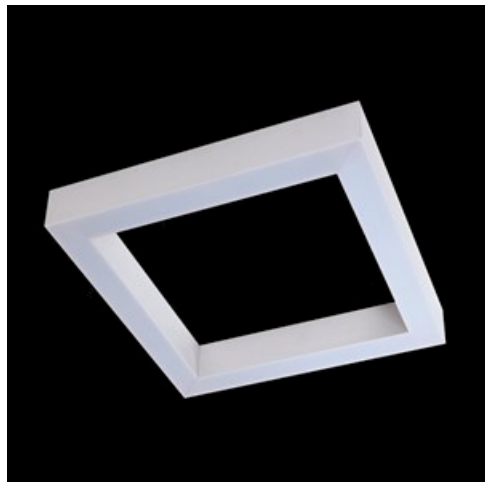

Product: X-LINE SQ SURFACE LED 5200 MICRO-PRM EDD 24 840

Index: 19.4187.1123.24

Description

Luminaire made from aluminum profile adapted to be mounted on suspensions, or directly on a solid ceiling construction. LED sources of the high illumination efficacy, and the color temperature of 3000 K or 4000 K, make the light source. Diode illumination stream is 5200 lm or 8800 lm. PMMA opal or micro prism diffuser available. Luminaire to be used in offices, conference halls, all structures of public sectors.

Product information

Category	Surface mounted luminaires
Family	X-LINE SQ SURFACE LED
Name	X-LINE SQ SURFACE LED 5200 MICRO-PRM EDD 24 840
Index	19.4187.1123.24

Light and electrical data

Light source	LED
Luminous flux LED [lm]	5234
LED power [W]	26,6
Luminaire luminous flux [lm]	3942
Power of luminaire [W]	28,2
Luminaire's light efficiency [lm/W]	139,8
Color of the light [K]	4000
CRI	>80
SDCM (LED sources)	3
Beam angle [°]	(C0-C180) / (C90-C270) - 82,8° / 97,2°
Protection against electric shock	I
Protection degree	IP20
Voltage	220..240 V, 50..60 Hz
Lifetime of LED sources [h]	100000 (1) / 147000 (2)
Lx/By	L80/B10 (1) / L70/B50 (2)
Operating temperature range [°C]	5 ÷ 30
Driver	DIM DALI (EDD)
Power factor cos φ	>0,95
Circuit load capacity	17 (B10), 28 (B16), 26 (C10), 41 (C16)

Mechanical data

Assembly	directly mounted to ceiling construction or surface mounted on slings using accessories
Material	aluminum
Color	anodised aluminum
Diffuser	Micro-PRM (micro-prismatic diffuser PMMA)
Impact resistant	IK04
Weight [kg]	5,8
Dimensions [mm]	630 x 630 x 72