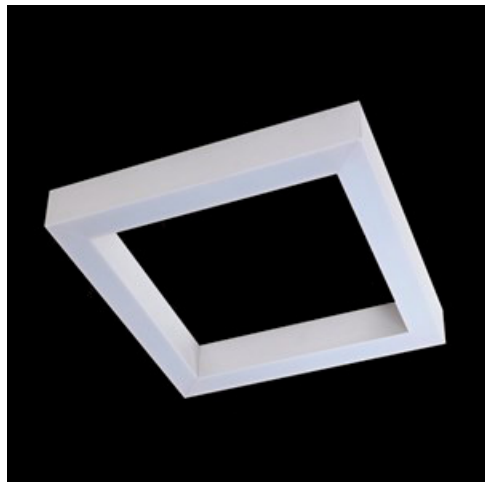

**Product:** X-LINE SQ SURFACE LED 5200 MICRO-PRM EDD 24 840 / 630X630MM

**Index:** 19.4187.1123.24

## Description

Luminaire made from aluminum profile adapted to be mounted on suspensions, or directly on a solid ceiling construction. LED sources of the high illumination efficacy, and the color temperature of 3000 K or 4000 K, make the light source. Diode illumination stream is 5200 lm or 8800 lm. PMMA opal or micro prism diffuser available. Luminaire to be used in offices, conference halls, all structures of public sectors.

## Product information

Category	Surface mounted luminaires
Family	X-LINE SQ SURFACE LED
Name	X-LINE SQ SURFACE LED 5200 MICRO-PRM EDD 24 840 / 630X630MM
Index	19.4187.1123.24
EAN	5902107118037

**Mechanical data**

Assembly	directly mounted to ceiling construction or surface mounted on slings using accessories
Material	aluminum
Color	anodised aluminum
Diffuser	Micro-PRM (micro-prismatic diffuser PMMA)
Impact resistant	IK04
Weight [kg]	5,8
Dimensions [mm]	630 x 630 x 72