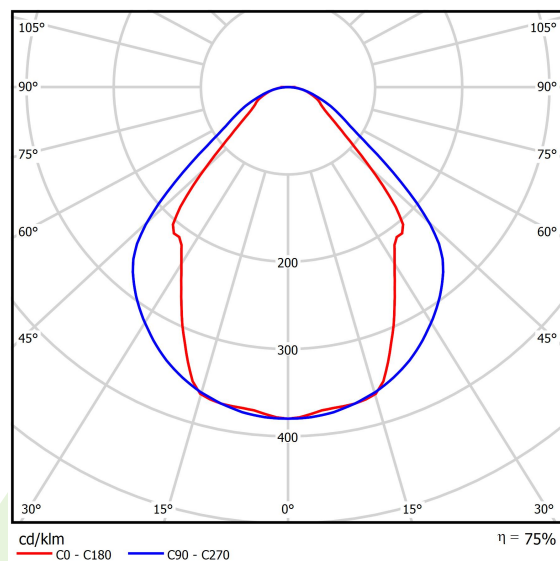

## Light and electrical data

Light source	LED
Luminous flux LED [lm]	5234
LED power [W]	26,6
Luminaire luminous flux [lm]	3942
Power of luminaire [W]	28,2
Luminaire's light efficiency [lm/W]	139,8
Color of the light [K]	4000
CRI	>80
SDCM (LED sources)	3
Beam angle [°]	(C0-C180) / (C90-C270) - 82,8° / 97,2°
Protection against electric shock	I
Protection degree	IP20
Voltage	220..240 V, 50..60 Hz
Lifetime of LED sources [h]	100000 (1) / 147000 (2)
Lx/By	L80/B10 (1) / L70/B50 (2)
Operating temperature range [°C]	5 ÷ 30
Driver	standard on/off (E)
Power factor cos φ	>0,95
Circuit load capacity	30 (B10), 48 (B16), 43 (C10), 70 (C16)

## A graph of light