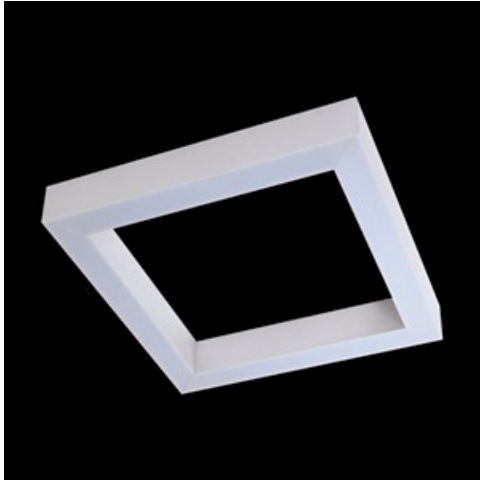

**Product:** X-LINE SQ SURFACE LED 5200 MICRO-PRM E 24 840

**Index:** 19.4187.1121.24

## Description

Luminaire made from aluminum profile adapted to be mounted on suspensions, or directly on a solid ceiling construction. LED sources of the high illumination efficacy, and the color temperature of 3000 K or 4000 K, make the light source. Diode illumination stream is 5200 lm or 8800 lm. PMMA opal or micro prism diffuser available. Luminaire to be used in offices, conference halls, all structures of public sectors.

## Mechanical data

Assembly	directly mounted to ceiling construction or surface mounted on slings using accessories
Material	aluminum
Color	anodised aluminum
Diffuser	Micro-PRM (micro-prismatic diffuser PMMA)
Impact resistant	IK04
Weight [kg]	5,7
Dimensions [mm]	630 x 630 x 72