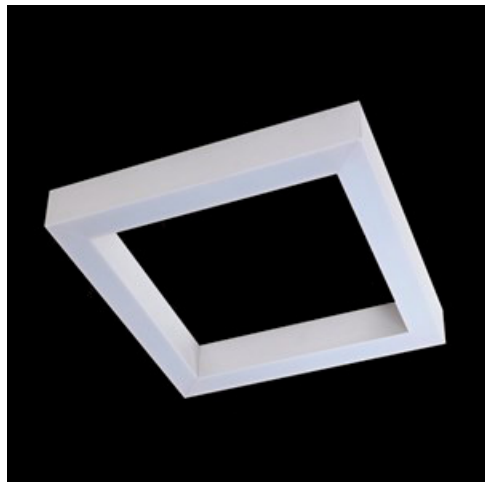

**Product:** X-LINE SQ SURFACE LED 5200 MICRO-PRM EDD 24 830 / 630X630MM

**Index:** 19.4187.1113.24

## Description

Luminaire made from aluminum profile adapted to be mounted on suspensions, or directly on a solid ceiling construction. LED sources of the high illumination efficacy, and the color temperature of 3000 K or 4000 K, make the light source. Diode illumination stream is 5200 lm or 8800 lm. PMMA opal or micro prism diffuser available. Luminaire to be used in offices, conference halls, all structures of public sectors.

## Product information

Category	Surface mounted luminaires
Family	X-LINE SQ SURFACE LED
Name	X-LINE SQ SURFACE LED 5200 MICRO-PRM EDD 24 830 / 630X630MM
Index	19.4187.1113.24
EAN	5902107118013

**Mechanical data**

Assembly	directly mounted to ceiling construction or surface mounted on slings using accessories
Material	aluminum
Color	anodised aluminum
Diffuser	Micro-PRM (micro-prismatic diffuser PMMA)
Impact resistant	IK04
Weight [kg]	5,8
Dimensions [mm]	630 x 630 x 72