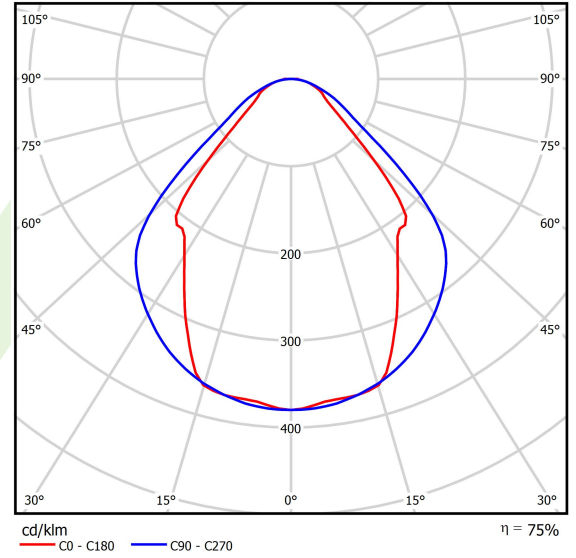

A graph of light