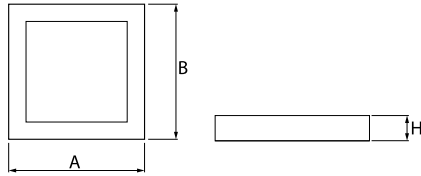

Light source	LED
Luminous flux LED [lm]	5051
LED power [W]	26,6
Luminaire luminous flux [lm]	3804
Power of luminaire [W]	28,2
Luminaire's light efficiency [lm/W]	134,9
Color of the light [K]	3000
CRI	>80
SDCM (LED sources)	3
Beam angle [°]	(C0-C180) / (C90-C270) - 82,8° / 97,2°
Protection against electric shock	I
Protection degree	IP20
Voltage	220..240 V, 50..60 Hz
Lifetime of LED sources [h]	100000 (1) / 147000 (2)
Lx/By	L80/B10 (1) / L70/B50 (2)
Operating temperature range [°C]	5 ÷ 30
Driver	standard on/off (E)
Power factor cos φ	>0,95
Circuit load capacity	30 (B10), 48 (B16), 43 (C10), 70 (C16)

Mechanical data

Assembly	directly mounted to ceiling construction or surface mounted on slings using accessories
Material	aluminum
Color	anodised aluminum
Diffuser	Micro-PRM (micro-prismatic diffuser PMMA)
Impact resistant	IK04
Dimensions [mm]	630 x 630 x 72